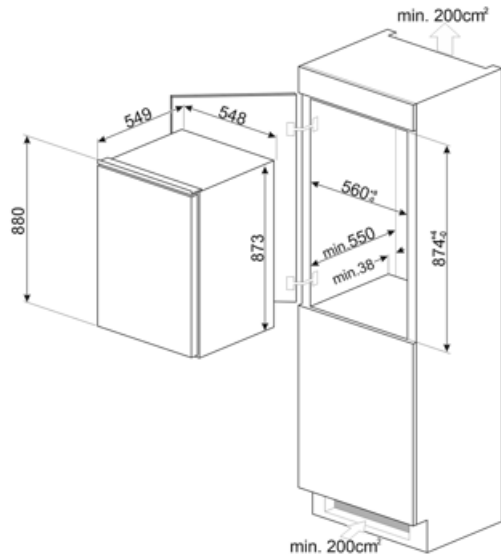

Elektrische aansluiting

Nominale aansluitwaarde	100 W	Frequentie (Hz)	50 Hz
Stroom (A)	0,6 A	Lengte stroomkabel	240 cm
Spanning (V)	230-240 V	Stekker	(F;E) Schuko

Logistieke informatie

Breedte product (mm)	548 mm	Maximum hoogte	873 mm
Width of the built-in niche	560 mm	Height of the built-in niche	880 mm
Diepte zonder handvat en spacer	549 mm		

Depth of the built-in niche 550 mm

Product breedte met maximale deuropening 548 mm

Diepte uitsparing 38 mm

Symbols glossary

	4 stars freezing compartment for better food preservation.		The automatic defrost system works by automatically defrosting at regular intervals eliminating the need to defrost altogether.
	Energie-efficiëntieklasse		E: Product energy rating
	LED interior lighting: is a more energy efficient and long lasting way of illuminating the interior of the appliance.		Built-in niche