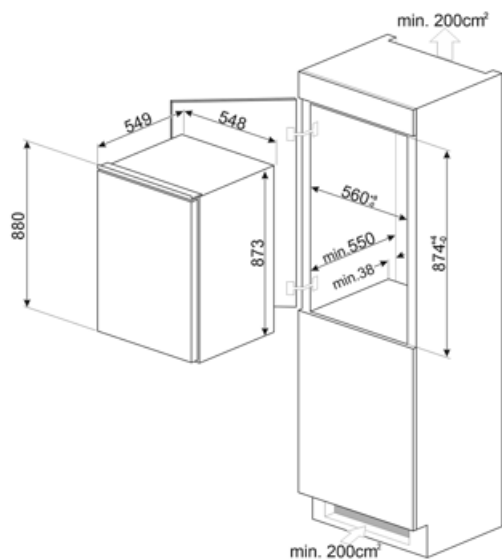

Elektrische aansluiting

Nominale aansluitwaarde	100 W	Frequentie (Hz)	50 Hz
Stroom (A)	0.6 A	Lengte stroomkabel	240 cm
Spanning (V)	230-240 V	Stekker	(F;E) Schuko

Logistieke informatie

Breedte product (mm)	548 mm	Maximum hoogte	873 mm
Width of the built-in niche	560 mm	Height of the built-in niche	880 mm
Diepte zonder handvat en spacer	549 mm		

Depth of the built-in niche 550 mm

Product breedte met maximale deuropening 548 mm

Diepte uitsparing 38 mm

Symbols glossary

	4 stars freezing compartment for better food preservation.		The automatic defrost system works by automatically defrosting at regular intervals eliminating the need to defrost altogether.
	Energie-efficiëntieklasse		E: Product energy rating
	LED interior lighting: is a more energy efficient and long lasting way of illuminating the interior of the appliance.		Built-in niche