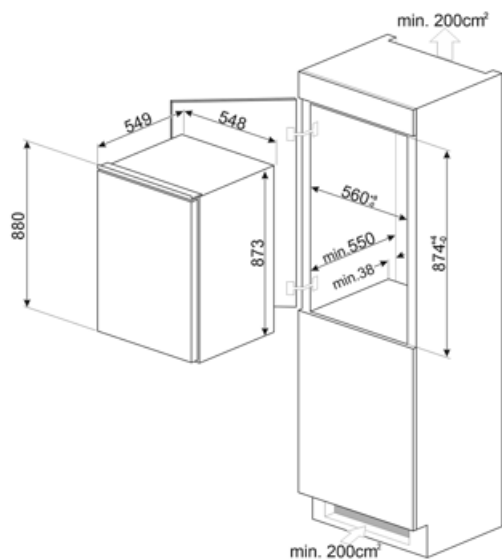

Elektrische aansluiting

Nominale aansluitwaarde	100 W	Frequentie (Hz)	50 Hz
Stroom (A)	0,6 A	Lengte stroomkabel	240 cm
Spanning (V)	230-240 V	Stekker	(F;E) Schuko

Logistieke informatie

Breedte product (mm)	548 mm	Maximum hoogte	873 mm
Width of the built-in niche	560 mm	Height of the built-in niche	880 mm
Diepte zonder handvat en spacer	549 mm		

Depth of the built-in niche 550 mm

Product breedte met maximale deuropening 548 mm

Diepte uitsparing 38 mm

Symbols glossary

	4 stars freezing compartment for better food preservation.		The automatic defrost system works by automatically defrosting at regular intervals eliminating the need to defrost altogether.
	E: Product energy rating		LED interior lighting: is a more energy efficient and long lasting way of illuminating the interior of the appliance.
	Built-in niche		Energie-efficiëntieklasse