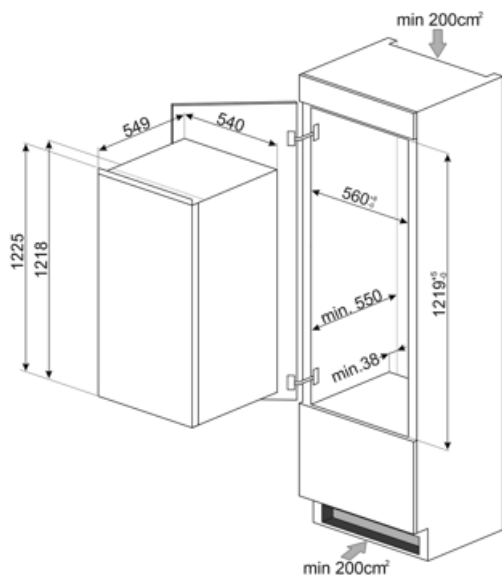

Elektrische aansluiting

Nominale aansluitwaarde 130 W
Stroom (A) 1 A
Spanning (V) 230-240 V
Frequentie (Hz) 50 Hz
Lengte stroomkabel 240 cm
Stekker (F;E) Schuko

Logistieke informatie

Breedte product (mm) 548 mm
Width of the built-in niche 560 mm
Maximum hoogte 1218 mm
Height of the built-in niche 1225 mm

Diepte zonder handvat 549 mm
en spacer

Depth of the built-in
niche 550 mm

Product breedte met
maximale deuropening 548 mm

Symbols glossary

- | | | | |
|--|---|---|---|
|  | 4 stars freezing compartment for better food preservation. |  | The automatic defrost system works by automatically defrosting at regular intervals eliminating the need to defrost altogether. |
|  | LED interior lighting: is a more energy efficient and long lasting way of illuminating the interior of the appliance. |  | Built-in niche |
|  | Energie-efficiëntieklasse | | |