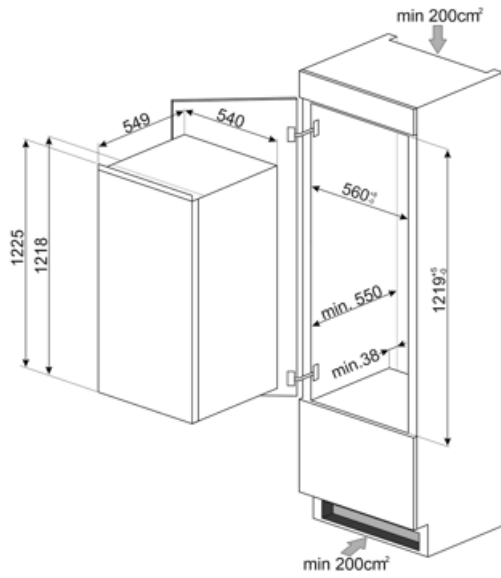

Elektrische aansluiting

Nominale aansluitwaarde 130 W
Stroom (A) 1 A
Spanning (V) 230-240 V
Frequentie (Hz) 50 Hz
Lengte stroomkabel 240 cm
Stekker (F;E) Schuko

Logistieke informatie

Breedte product (mm) 548 mm
Width of the built-in niche 560 mm
Maximum hoogte 1218 mm
Height of the built-in niche 1225 mm

Diepte zonder handvat 549 mm
en spacer

Depth of the built-in
niche 550 mm

Product breedte met
maximale deuropening 548 mm

Symbols glossary

- | | | | |
|--|---|---|---|
|  | 4 stars freezing compartment for better food preservation. |  | The automatic defrost system works by automatically defrosting at regular intervals eliminating the need to defrost altogether. |
|  | LED interior lighting: is a more energy efficient and long lasting way of illuminating the interior of the appliance. |  | Built-in niche |
|  | Energie-efficiëntieklasse | | |