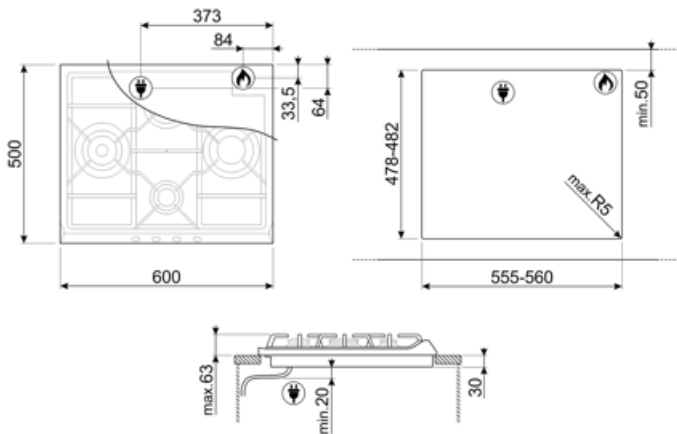

# S60GHS

Product Family	Hob
Built-in type	Traditional
Dimensions	60 cm
Power supply	Gas
Type	Gas
EAN code	8017709179519

## Options

Worktop Cut-Out	478-482x555-560 mm
-----------------	--------------------