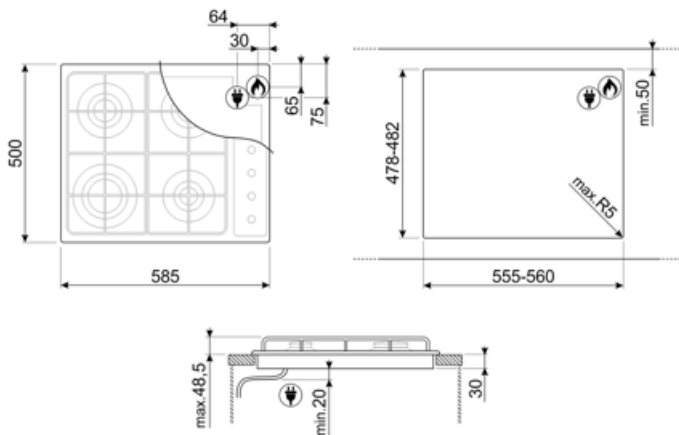

Front-right - Gas - AUX - 1.10 kW

Gas safety valves	Yes	Automatic Ignition	Yes

Electrical Connection

Plug	Not present	Type of electric cable installed	Yes, Single phase
Electrical connection rating (W)	1 W	Frequency (Hz)	50/60 Hz
Voltage (V)	220-240 V	Power supply cable length	120 cm

Gas Connection

Gas Type	G20 Natural gas	Other gas connections provided	Conical
Gas connection	Cilindrical	Gas connection rating (W)	7600 W
Other gas nozzles included	G30 GPL Liquid gas