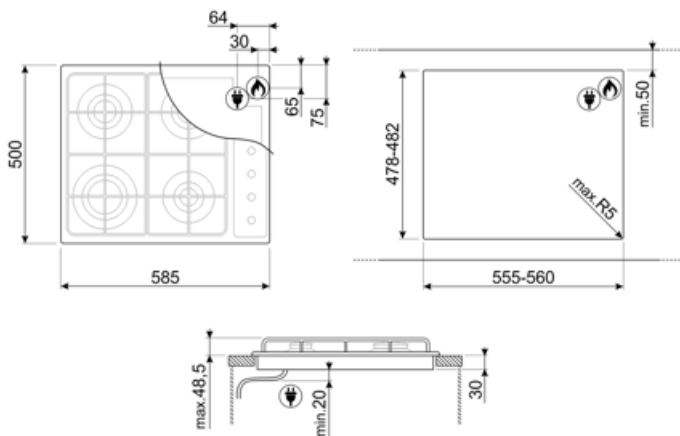

Technical Features

Front-left - Gas - Rapid - 3.10 kW

Rear-left - Gas - Semi Rapid - 1.80 kW

Rear-right - Gas - Semi Rapid - 1.80 kW

Front-right - Gas - AUX - 1.10 kW

Gas safety valves   Yes   Automatic Ignition   Yes

Electrical Connection

Electrical connection rating (W)	1 W	Frequency (Hz)	50/60 Hz
Voltage (V)	220-240 V	Power supply cable length	120 cm
Type of electric cable installed	Yes, Single phase	Plug	Not present

Gas Connection

Gas Type	G20 Natural gas	Other gas connections provided	Conical
Gas connection	Cilindrical	Gas connection rating (W)	7600 W
Other gas nozzles included	G30 GPL Liquid gas