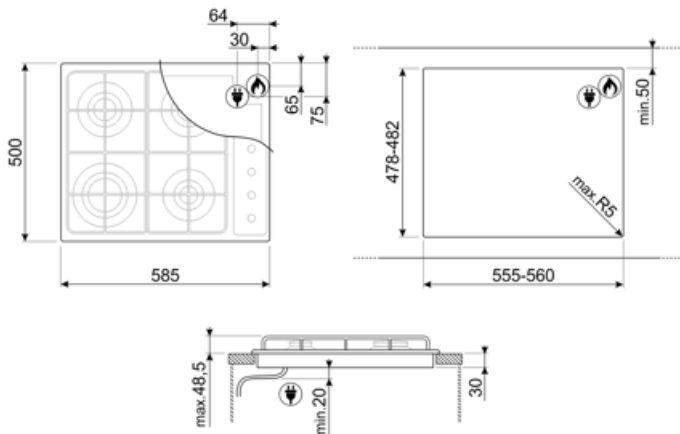

Multizone Option No **Corte padrão** 478-482x555-560 mm

Technical Features

Front-left - Gas - Rapid - 3.10 kW

Rear-left - Gas - Semi Rapid - 1.80 kW

Rear-right - Gas - Semi Rapid - 1.80 kW

Front-right - Gas - AUX - 1.10 kW

Gas safety valves Yes **Automatic Ignition** Yes

Accessories Included

Other accessories No

Electrical Connection

Plug	No	Frequency (Hz)	50/60 Hz
Electrical connection rating (W)	1 W	Comprimento do cabo de alimentação	120 cm
Voltage (V)	220-240 V	Ficha elétrica	No
Type of electric cable	Single phase		

Gas Connection

Gas Type	G20 Natural gas	Other gas connections provided	Conical
Ligação ao gás	Ligação ao gás cilíndrica	Gas connection rating (W)	7600 W
Other gas nozzles included	G30 GPL Liquid gas