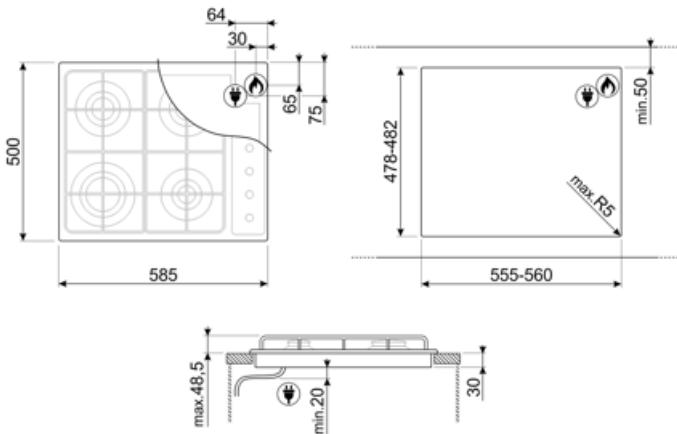

## Options

Worktop Cut-Out 478-482x555-560 mm