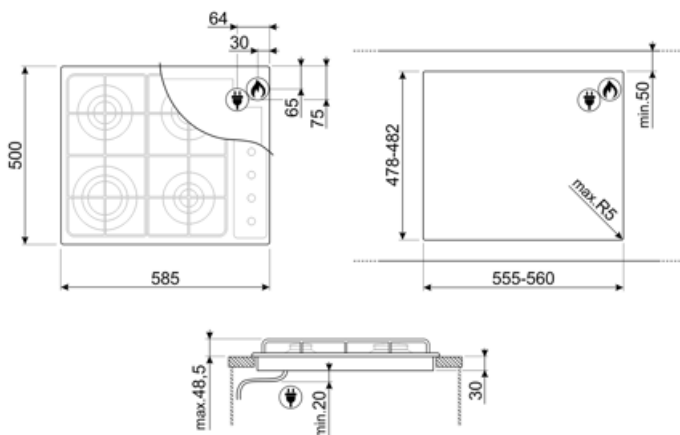

Technical Features

Front-left - Gas - Rapid - 3.10 kW

Rear-left - Gas - Semi Rapid - 1.80 kW

Rear-right - Gas - Semi Rapid - 1.80 kW

Front-right - Gas - AUX - 1.10 kW

Gas safety valves   Yes   Automatic Ignition   Yes

Accessories Included

Other accessories   No

Electrical Connection

Plug	No	Frequency (Hz)	50/60 Hz
Electrical connection rating (W)	1 W	Comprimento do cabo de alimentação	120 cm
Voltage (V)	220-240 V	Ficha elétrica	No
Type of electric cable	Single phase		

Gas Connection

Gas Type	G20 Natural gas	Other gas connections provided	Conical
Ligação ao gás	Ligação ao gás cilíndrica	Gas connection rating (W)	7600 W
Other gas nozzles included	G30 GPL Liquid gas