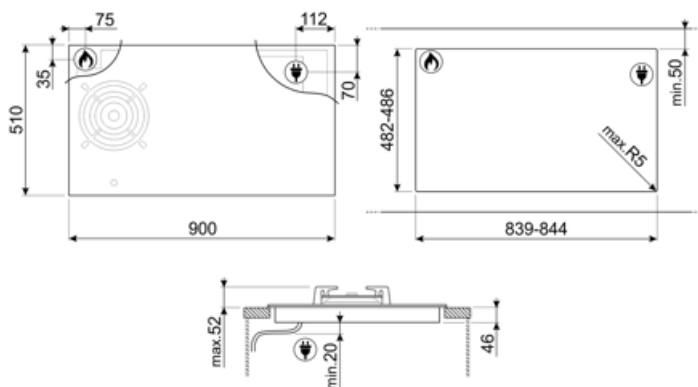

Electrical Connection

Electrical connection rating (W)	7400 W	Type of electric cable	Single and Double phase
Current	33 A	Frequency (Hz)	50/60 Hz
Voltage (V)	220-240 V	Power supply cable length	120 cm
Voltage 2 (V)	380-415 V	Plug	No

Gas Connection

Gas Type	G20 Natural gas	Other gas connections provided	Cylindrical
Gas connection	Conical	Gas connection rating (W)	6000 W
Other gas nozzles included	G30 GPL Liquid gas