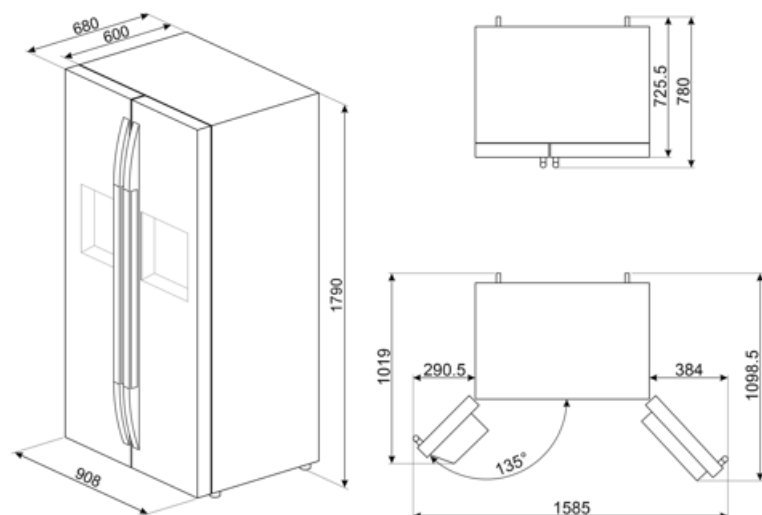

Etiqueta de Desempenho / Energia - Reg. 2019

Consumo de energia anual	327 kWh/a	Airborne acoustical noise emissions	38 dB(A) re 1 pW
Classe de eficiência energética	E	Autonomia de conservação sem energia elétrica	9 h
Classe de emissão de ruído acústico aerotransportado	C	4 estrelas - Capacidade de congelamento	13.0 Kg/24h
Volume líquido total	580 l	Classe climática	SN, N, ST, T
Soma dos volumes do(s) compartimento(s) congelado(s)	212 l	EEl	99 %
Soma dos volumes do(s) compartimento(s) refrigerado(s) e do(s) compartimento(s) não congelado(s)	368 l		

Electrical Connection

Plug	(F;E) Schuko	Voltage (V)	220-240 V
Electrical connection rating	150 W	Frequency (Hz)	50 Hz
Current	0,85 A	Power supply cable length	215 cm