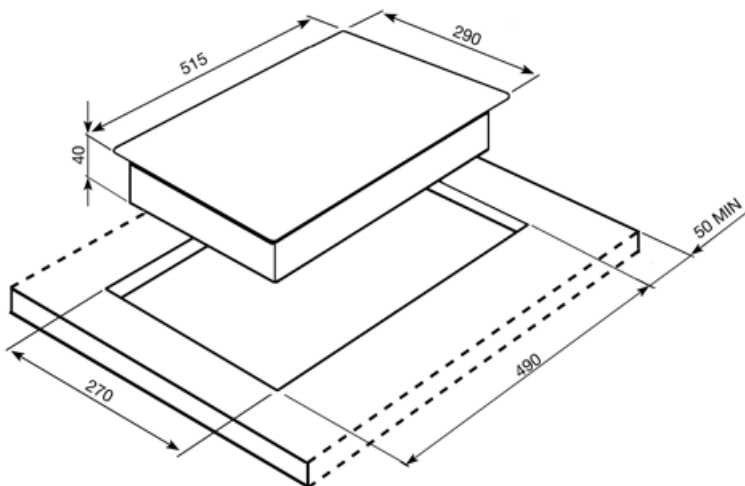

Technical Features

Front-centre - Ceramic - Single - 1.20 kW - Ø 14.0 cm

Rear-centre - Ceramic - Double - 0.80 - 2.00 kW - Ø 11.0 - Ø 17.5 cm

Automatic switch off when overheat Yes

Residual heat indicator Yes

Automatic switch off when overflow Yes

Electrical Connection

Electrical connection rating (W) 3200 W

Frequency (Hz) Plug

50/60 Hz

Voltage (V) 220-240 V

Not present