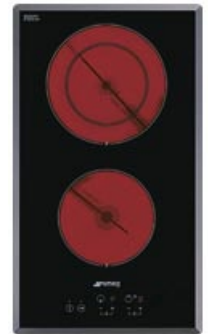

SE2321TE2

Product Family	Hob
Built-in type	Traditional
Dimensions	30 cm
Power supply	Electric
Type	Ceramic
EAN code	8017709138622

Aesthetics

Aesthetic	Universale
Colour	Black
Finishing	Glass
Material	Glass
Glass type	Ceramic
Glass edge	Angled edge
Type of control setting	Digi Touch
Control knob position	Front
Logo	Silk screen
Serigraphy colour	White

Program / Functions

No. of ceramic cook zones	2
No. of cooking zones with booster	2
Power levels	9
Total no. of cook zones	2

Options

Control Lock / Child Safety	Yes
-----------------------------	-----

Technical Features

Front-centre - Ceramic - Single - 1.20 kW - Ø 14.0 cm

Rear-centre - Ceramic - Double - 0.80 - 2.00 kW - Ø 11.0 - Ø 17.5 cm

Automatic switch off when overheat Yes

Residual heat indicator Yes

Automatic switch off when overflow Yes

Non-scratch hob scraper - suitable for induction and ceramic hobs

Symbols glossary

	Power booster: option allows the zone to work at full power when very intense cooking is necessary.		Standard installation: Traditional installation in tabletop, suitable for any kitchen sets.
	Child lock: some models are fitted with a device to lock the programme/cycle so it cannot be accidentally changed.		Overheat protection: The safety system that automatically turns off the hob in case of overheating of the control unit.
	Glass ceramic: The base of the hob is made glass ceramic. Heating is performed by the heating elements Hi-Light.		Overfill protection: The special overfill protection shuts down the stove in the presence of overflow of liquids.
	Indication of residual heat: After the glass ceramic hob is switched off the residual heat indicator shows which of the heating zones still remains hot. When the temperature drops below 60 ° C, the indicator goes out.		Touch control