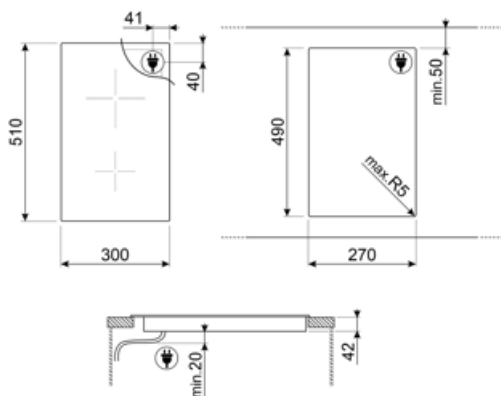

SE232TD1

Product Family	Hob
Built-in	Ultra-low profile or Fully Flushed
Dimensions	30 cm
Power supply	Electric
Type	Ceramic
EAN code	8017709312022

Aesthetics

Aesthetics	Universal
Colour	Black
Finishing	Glass
Material	Glass
Glass Type	Ceramic
Glass edge	Straight edge
Type of control setting	Touch control
Slider	Red
Control knobs position	Front
Serigraphy colour	Grey

Options

Standard cut out	490x270 mm	Show Room Demo Option	Yes
End cooking timer	2	Control Lock / Child Safety	Yes
Minute minder	1		

Technical Features

Rear centre - Ceramic - double - 1.70 kW - Ø 12.0 - Ø 18.0 cm
 Front centre - Ceramic - single - 1.20 kW - Ø 14.5 cm

Frequency (Hz) 50/60 Hz
 Power supply cable length 130 cm
 Terminal Box 3 poles

Not included accessories

SCRP

Induction and ceramic hobs and teppanyaki scraper

Symbols glossary

- | | | | |
|--|---|---|---|
|  | Child lock: some models are fitted with a device to lock the programme/cycle so it cannot be accidentally changed. |  | Touch control |
|  | Overheat protection: The safety system that automatically turns off the hob in case of overheating of the control unit. |  | Glass ceramic: The base of the hob is made glass ceramic. Heating is performed by the heating elements Hi-Light. |
|  | Overfill protection: The special overfill protection shuts down the stove in the presence of overflow of liquids. |  | Indication of residual heat: After the glass ceramic hob is switched off the residual heat indicator shows which of the heating zones still remains hot. When the temperature drops below 60 ° C, the indicator goes out. |
|  | Timer: All ceramic hobs have a timer which automatically ends cooking after a preset time. | | |