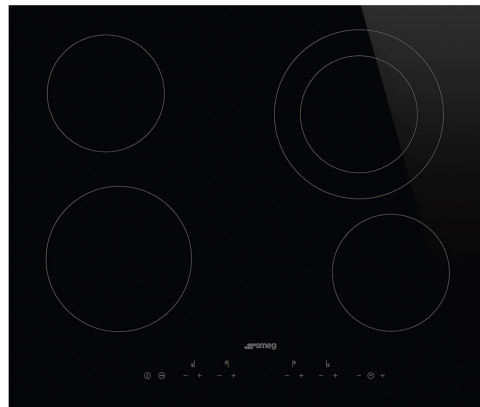

## SE364ETD

Product Family	Hob
Built-in type	Ultra-low profile or Fully Flushed
Dimensions	60 cm
Power supply	Electric
Type	Ceramic
EAN code	8017709233730

## Aesthetics

Aesthetic	Universale
Colour	Black
Finishing	Glass
Material	Glass
Glass type	Ceramic
Glass edge	Straight edge
Type of control setting	Digi Touch
Control knob position	Front
Logo	Silk screen
Serigraphy colour	Grey

## Program / Functions

No. of ceramic cook zones	4
No. of cooking zones with booster	4
Main on/off switch	Yes
Power levels	9
Total no. of cook zones	4