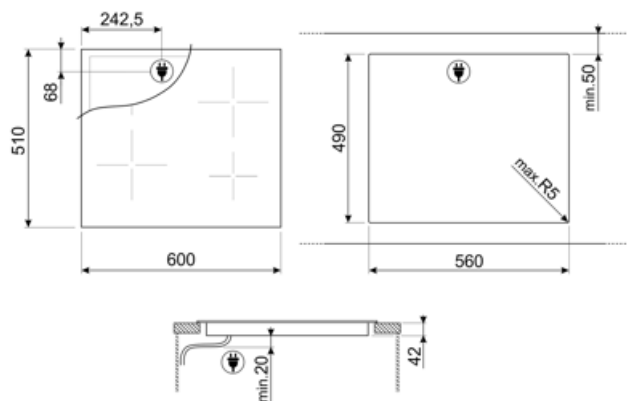

Keep warm automatic function	Yes	Limited Power Consumption Mode	Yes
End cooking timer	4	Limited Power Consumption Mode in W	2800, 4000 W
Minute minder	1	Showroom Demo Option	Yes
End of cooking alarm	Yes	Control Lock / Child Safety	Yes
Residual time indicator	Yes	Quick start	Yes

Technical Features

Front-left - Ceramic - Single - 1.80 kW - Ø 18.4 cm
Rear-left - Ceramic - Single - 1.20 kW - Ø 14.8 cm
Rear-right - Ceramic - Double - 1.00 - 2.20 kW - Ø 14.8 - Ø 21.4 cm
Front-right - Ceramic - Single - 1.20 kW - Ø 14.8 cm

Automatic switch off when overheat	Yes	Residual heat indicator	Yes
Automatic switch off when overflow	Yes		

Electrical Connection

Electrical connection rating (W)	6400 W	Type of electric cable supplied	Yes, Three and Single/Two-phase
Current	19 A	Frequency (Hz)	50/60 Hz
Voltage (V)	220-240 V	Power supply cable length	150 cm
Voltage 2 (V)	380-415 V	Terminal box Plug	6 poles Not present
Additional connection modalities	Yes, Three and Single/Two-phase