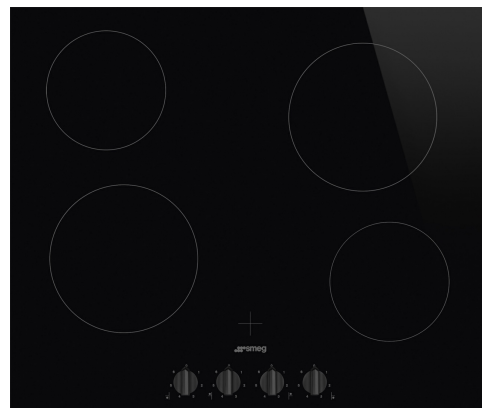

# SE364TDMB

Product Family	Hob
Built-in type	Ultra-low profile or Fully Flushed
Dimensions	60 cm
Power supply	Electric
Type	Ceramic
EAN code	8017709336387

## Aesthetics

Aesthetic	Selezione
Colour	Black
Finishing	Glass
Material	Glass
Glass type	Ceramic
Glass edge	Straight edge
Type of control setting	Control knobs
Control knob position	Front
No. of controls	4
Controls colour	Black
Logo	Silk screen
Serigraphy colour	Grey

## Program / Functions

No. of ceramic cook zones	4
Power levels	6
Total no. of cook zones	4