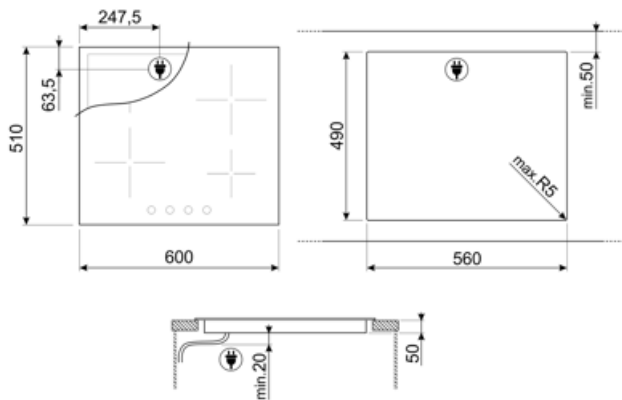

Front-left - Ceramic - Single - 1.80 kW - Ø 18.4 cm
Rear-left - Ceramic - Single - 1.20 kW - Ø 14.8 cm
Rear-right - Ceramic - Single - 1.80 kW - Ø 18.4 cm
Front-right - Ceramic - Single - 1.20 kW - Ø 14.8 cm

Automatic switch off when overheat Yes

Residual heat indicator Yes

Electrical Connection

Electrical connection rating (W)	6000 W	Type of electric cable supplied	Yes, Three and Single/Two-phase
Current	18 A	Frequency (Hz)	50/60 Hz
Voltage (V)	220-240 V	Power supply cable length	150 cm
Voltage 2 (V)	380-415 V	Terminal box Plug	6 poles Not present
Additional connection modalities	Yes, Three and Single/Two-phase