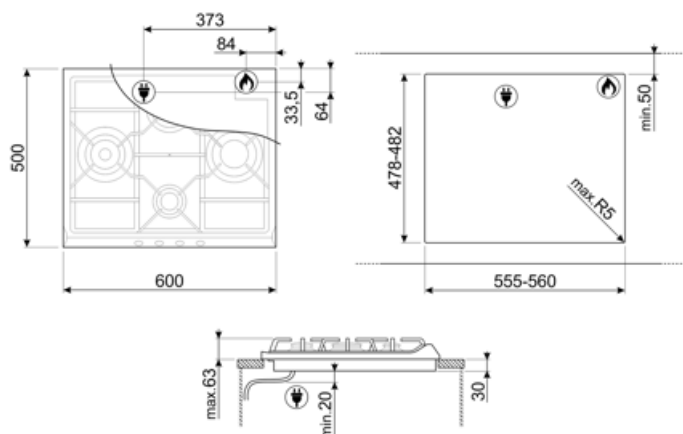

Left - Gas - Rapid - 3.10 kW

Rear-centre - Gas - Semi Rapid - 1.70 kW

Front-centre - Gas - AUX - 1.10 kW

Right - Gas - Rapid - 2.60 kW

Gas safety valves   Yes   Automatic Ignition   Yes

Electrical Connection

Power supply cable length   120 cm   Plug   Not present

Gas Connection

Gas Type   G20 Natural gas   Other gas connections provided   Conical
Gas connection   Cilindrical   Gas connection rating (W)   8400 W