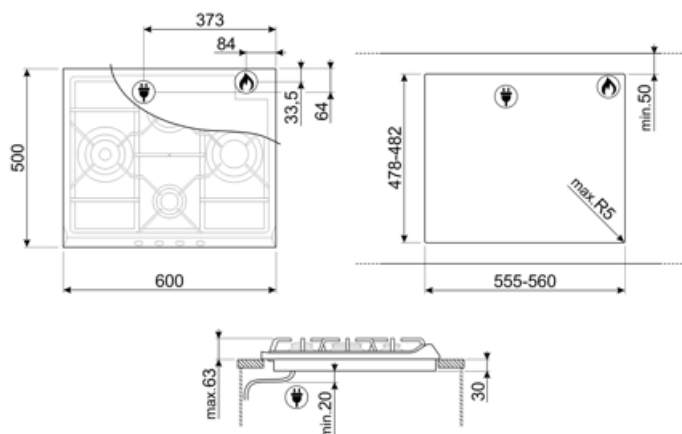

SE60SGH3

Product Family
Built-in type
Dimensions
Power supply
Type
EAN code

Hob
Traditional
60 cm
Gas
Gas
8017709112059

Aesthetics

Aesthetic
Colour
Finishing
Material
Type of steel
Pan stands
Type of control setting
Control knob position
No. of controls
Controls colour
Logo
Serigraphy colour

Classica
Stainless steel
Satin
Stainless Steel
Brushed
Cast iron
Control knobs
Front
4
Steel effect
Silk screen
Grey

Program / Functions

No. of gas cook zones	4
Total no. of cook zones	4

Options

Worktop Cut-Out 478-482x555-560 mm

Power supply cable length 120 cm Plug Not present

Gas Connection

Gas Type G20 Natural gas Other gas connections provided Conical
 Gas connection Cilindrical Gas connection rating (W) 8400 W

Symbols glossary