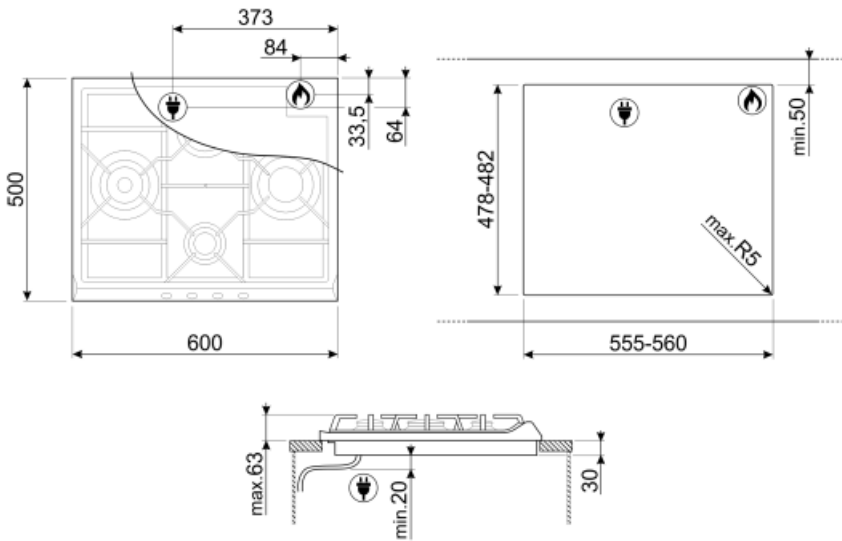

Left - Gas - Rapid - 3.10 kW

Rear-centre - Gas - Semi Rapid - 1.70 kW

Front-centre - Gas - AUX - 1.10 kW

Right - Gas - Rapid - 2.60 kW

Gas safety valves   Yes   Automatic Ignition   Yes

Electrical Connection

Plug   Not present   Power supply cable length   120 cm

Gas Connection

Gas Type   G20 Natural gas   Other gas connections provided   Conical
Gas connection   Cilindrical   Gas connection rating (W)   8400 W