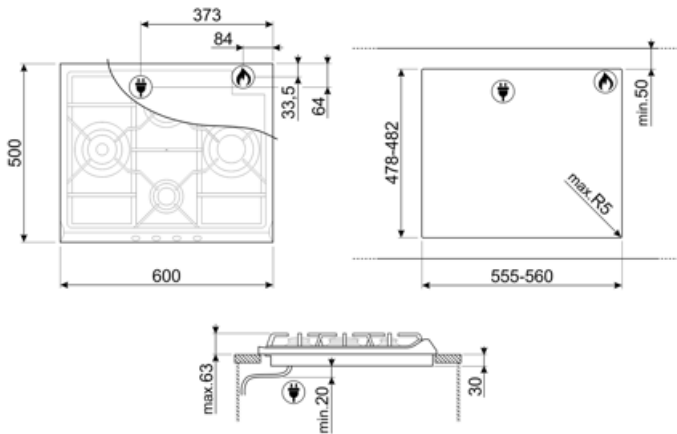

SE60SGH3

Product Family	Hob
Built-in type	Traditional
Dimensions	60 cm
Power supply	Gas
Type	Gas
EAN code	8017709112059

Aesthetics

Aesthetic	Classica
Colour	Stainless steel
Acabamento	Satin
Material	Stainless Steel
Type of steel	Brushed
Pan stands	Cast iron
Pan Stand Coating	No
Burner Coating	No
Type of control setting	Control knobs
Control knob position	Front
No. of controls	4
Controls colour	Steel effect
Illuminated control knobs	No
Control knob protection	No
Serigraphy colour	Grey

Program / Functions

No. of gas cook zones	4
Total no. of cook zones	4

Options

Corte padrão	478-482x555-560 mm
--------------	--------------------

Technical Features

Left - Gas - Rapid - 3.10 kW

Rear-centre - Gas - Semi Rapid - 1.70 kW

Gas Connection

Gas Type	G20 Natural gas	Other gas connections provided	Conical
Ligação ao gás	Ligação ao gás cilíndrica	Gas connection rating (W)	8400 W

Symbols glossary

	Instalação padrão: Instalação tradicional em tampo de mesa, adequado para qualquer conjunto de cozinha		Suportes de ferro fundido para serviço pesado: para máxima estabilidade e resistência.
	Controle dos botões		CUT_OUT_STANDARD_72dpi