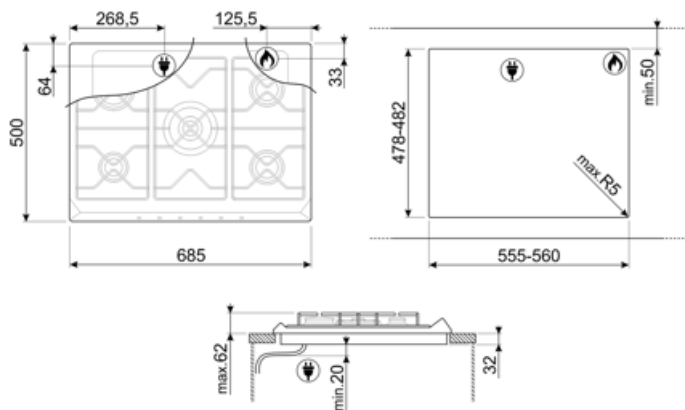

UR

Front left - Gas - AUX - 1.10 kW

Rear left - Gas - Rapid - 2.60 kW

Central - Gas - 2UR (dual) - 5.00 kW

Rear right - Gas - Semi Rapid - 1.70 kW

Front right - Gas - Semi Rapid - 1.70 kW

Gas safety valves   Yes   Automatic Ignition   Yes

Electrical Connection

Power supply cable length   120 cm   Plug   No

Gas Connection

Gas Type   G20 Natural gas   Other gas connections provided   Conical
Gas connection   Cilindrical   Gas connection rating (W)   11500 W