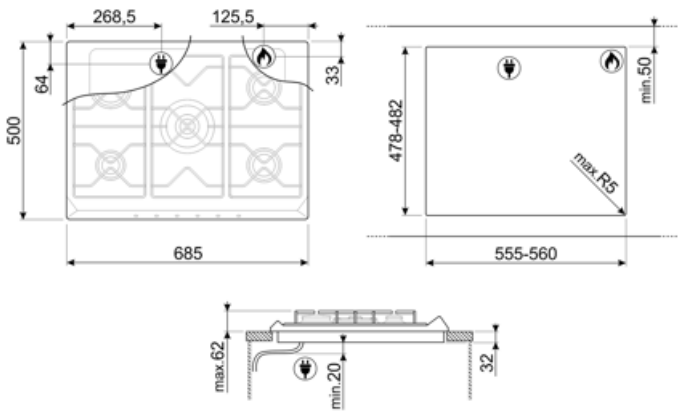

UR

Front left - Gas - AUX - 1.10 kW
Rear left - Gas - Rapid - 2.60 kW
Central - Gas - 2UR (dual) - 5.00 kW
Rear right - Gas - Semi Rapid - 1.70 kW
Front right - Gas - Semi Rapid - 1.70 kW
Gas safety valves Yes

Automatic Ignition Yes

Electrical Connection

Power supply cable length 120 cm

Gas Connection

Gas Type	G20 Natural gas	Other gas connections provided	Conical
Gas connection	Cilindrical	Gas connection rating (W)	11500 W