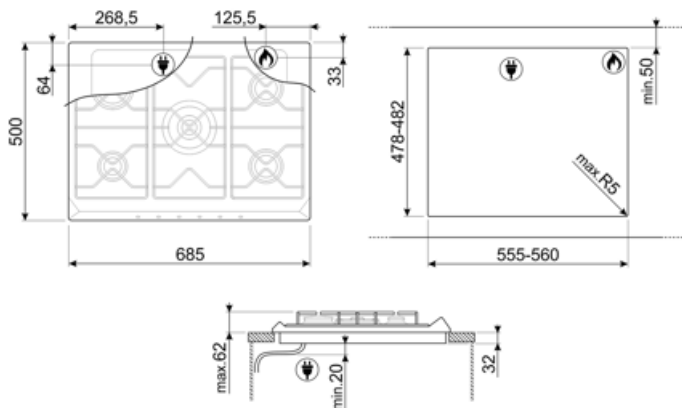

Technical Features

UR

Left - Gas - 2UR (dual) - 3.90 kW
Rear-centre - Gas - AUX - 1.10 kW
Front-centre - Gas - AUX - 1.10 kW
Rear-right - Gas - Rapid - 2.60 kW
Front-right - Gas - Semi Rapid - 1.70 kW
Gas - Semi Rapid

Gas safety valves   Yes   Automatic Ignition   Yes

Accessories included

Pan reducer/Moka stand 1

Electrical Connection

Electrical connection rating (W)	1 W	Power supply cable length	120 cm
Voltage (V)	220-240 V	Plug	Not present
Frequency (Hz)	50/60 Hz		

Gas Connection

Gas Type	G20 Natural gas	Other gas connections provided	Conical
Gas connection	Cilindrical	Gas connection rating (W)	11200 W
Other gas nozzles included	G30 GPL Liquid gas