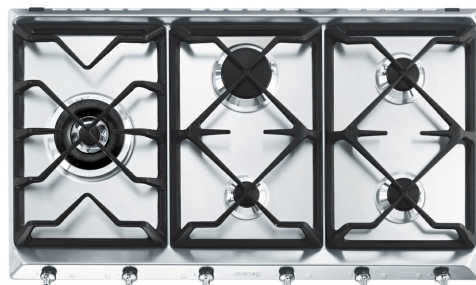

SE97GXBE5

Product familie

Type

Afmeting

Voeding

Type

EAN-code

Kookplaat

Standaard opbouw

90 cm

Gas en Elektriciteit

Gas

8017709115784

Design

Design

Kleur

Bedieningsknoppen

Vooraan

6

Inox look

Geëtst

Grijs

Program / Functions

Aantal kookzones gas

Nominale aansluitwaarde gas

12400 W

Symbols glossary

- | | | | |
|--|---|---|--|
|  | Standard installation: Traditional installation in tabletop, suitable for any kitchen sets. |  | Heavy duty cast iron pan stands: for maximum stability and strength. |
|  | Ultra rapid burners: Powerful ultra rapid burners offer up to 5kw of power. |  | Knobs control |