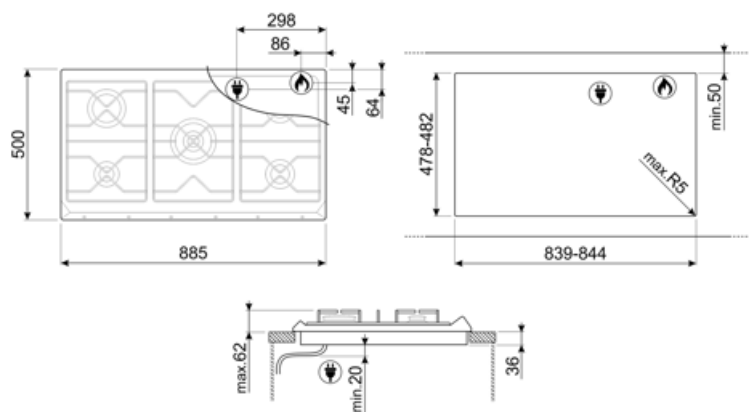

UR

Linksvoor - Gas - 2URP (dual) - 3.90 kW

Middenachter - Gas - RP - 3.10 kW

Middenvoor - Gas - AUX - 1.10 kW

Rechtsachter - Gas - SRD - 1.70 kW

Rechtsvoor - Gas - SRD - 1.70 kW

Thermobeveiliging Ja

Automatische
ontsteking

Ja

Elektrische aansluiting

Lengte voedingskabel 120 cm

Stekker

Nee

Gasaansluiting

Type gas G20 Aardgas
Gasaansluiting Cilindrisch

Andere sproeiers
meegeleverd

G25 Aardgas, Sproeiers
butaan/propaan gas
meegeleverd

Nominale
aansluitwaarde gas

12400 W