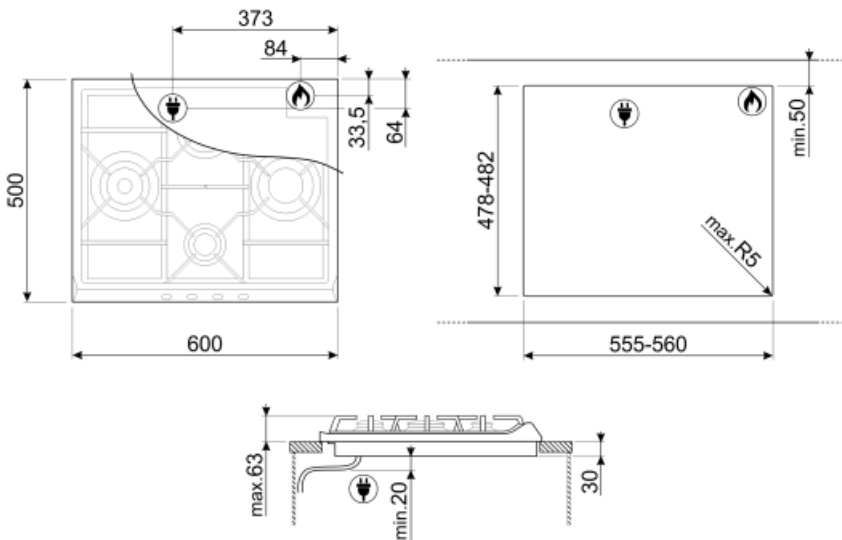

UR

Left - Gas - UR - 3.90 kW

Rear-centre - Gas - Semi Rapid - 1.70 kW

Front-centre - Gas - AUX - 1.10 kW

Right - Gas - Rapid - 2.60 kW

Gas safety valves   Yes   Automatic Ignition   Yes

Electrical Connection

Plug	Not present	Frequency (Hz)	50/60 Hz
Electrical connection rating (W)	1 W	Power supply cable length	120 cm
Voltage (V)	220-240 V		

Gas Connection

Gas Type	G20 Natural gas	Other gas connections provided	Conical
Gas connection	Cilindrical	Gas connection rating (W)	9300 W
Other gas nozzles included	G30 GPL Liquid gas