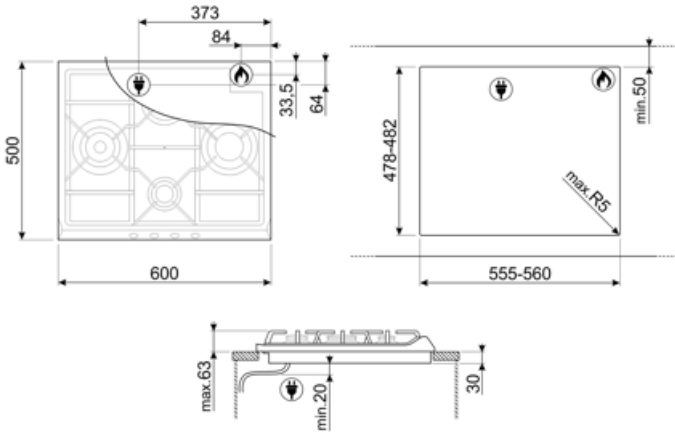

SER60SGH3

Product Family
Built-in type
Dimensions
Power supply
Type
EAN code

Hob
Traditional
60 cm
Gas
Gas
8017709105235

Aesthetics

Aesthetic
Colour
Finishing
Material
Type of steel
Pan stands
Type of control setting
Control knob position
No. of controls
Controls colour
Logo
Serigraphy colour

Classica
Stainless steel
Satin
Stainless Steel
Brushed
Cast iron
Control knobs
Front
4
Steel effect
Silk screen
Grey

Program / Functions

No. of gas cook zones	4
Total no. of cook zones	4

Options

Worktop Cut-Out 478-482x555-560 mm

Electrical connection rating (W)	1 W	Power supply cable length	120 cm
Voltage (V)	220-240 V	Plug	Not present
Frequency (Hz)	50/60 Hz		

Gas Connection

Gas Type	G20 Natural gas	Other gas connections provided	Conical
Gas connection	Cilindrical	Gas connection rating (W)	9300 W
Other gas nozzles included	G30 GPL Liquid gas		