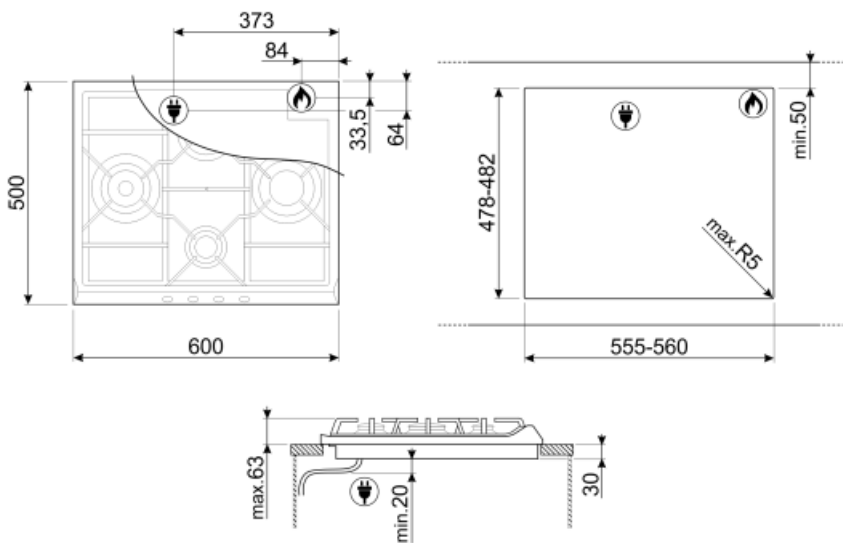

UR

Left - Gas - UR - 3.90 kW

Rear-centre - Gas - Semi Rapid - 1.70 kW

Front-centre - Gas - AUX - 1.10 kW

Right - Gas - Rapid - 2.60 kW

Gas safety valves	Yes	Automatic Ignition	Yes

Electrical Connection

Electrical connection rating (W)	1 W	Frequency (Hz)	50/60 Hz
Voltage (V)	220-240 V	Power supply cable length	120 cm

Gas Connection

Gas Type	G20 Natural gas	Other gas connections provided	Conical
Gas connection	Cilindrical	Gas connection rating (W)	9300 W
Other gas nozzles included	G30 GPL Liquid gas