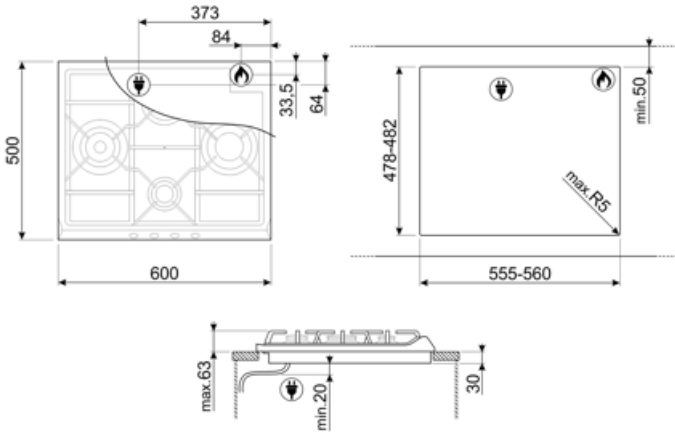

SER60SGH3

Product Family
Built-in type
Dimensions
Power supply
Type
EAN code

Hob
Traditional
60 cm
Gas
Gas
8017709105235

Aesthetics

Aesthetic
Colour
Finishing
Material
Type of steel
Pan stands
Type of control setting
Control knob position
No. of controls
Controls colour
Logo
Serigraphy colour

Classica
Stainless steel
Satin
Stainless Steel
Brushed
Cast iron
Control knobs
Front
4
Steel effect
Silk screen
Grey

Program / Functions

No. of gas cook zones 4
Total no. of cook zones 4

Options

Worktop Cut-Out 478-482x555-560 mm

Electrical connection rating (W)	1 W	Power supply cable length	120 cm
Voltage (V)	220-240 V	Plug	Not present
Frequency (Hz)	50/60 Hz		

Gas Connection

Gas Type	G20 Natural gas	Other gas connections provided	Conical
Gas connection	Cilindrical	Gas connection rating (W)	9300 W
Other gas nozzles included	G30 GPL Liquid gas		