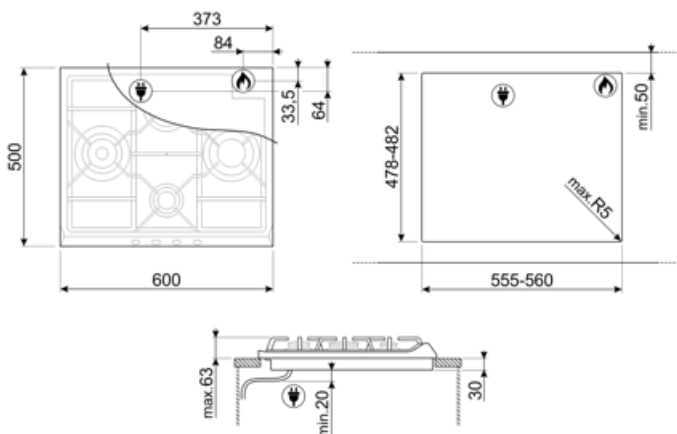

Technical Features

UR

Left - Gas - UR - 3.90 kW

Rear-centre - Gas - Semi Rapid - 1.70 kW

Front-centre - Gas - AUX - 1.10 kW

Right - Gas - Rapid - 2.60 kW

Gas safety valves   Yes   Automatic Ignition   Yes

Electrical Connection

Plug	No	Frequency (Hz)	50/60 Hz
Electrical connection rating (W)	1 W	Comprimento do cabo de alimentação	120 cm
Voltage (V)	220-240 V	Ficha elétrica	No

Gas Connection

Gas Type	G20 Natural gas	Other gas connections provided	Conical
Ligação ao gás	Ligação ao gás cilíndrica	Gas connection rating (W)	9300 W
Other gas nozzles included	G30 GPL Liquid gas