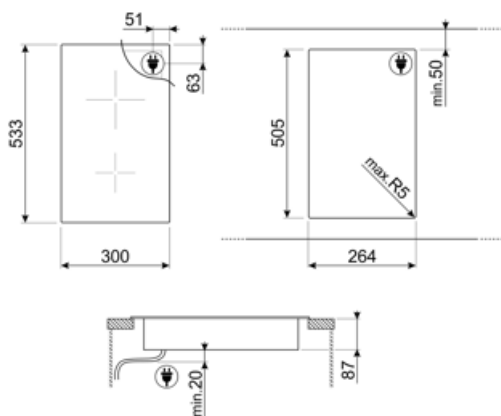

Automatic switch off when overheat Yes

Automatic switch off when overflow Yes

Electrical Connection

Electrical connection rating (W) 2400 W
Current 22 A
Voltage (V) 120 V
Type of electric cable Single phase

Type of electric cable supplied Yes, Single phase
Frequency (Hz) 60 Hz
Power supply cable length 47 1/4 "
Terminal box 3 poles