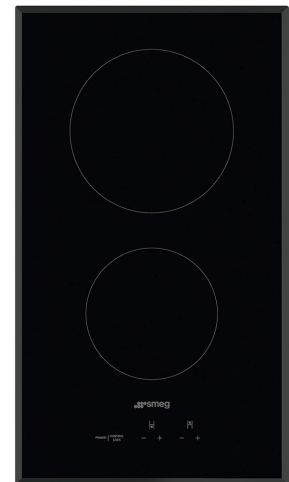

SEU122B

Product Family	Hob
Built-in type	Ultra-low profile
Dimensions	12"
Power supply	Electric
Type	Ceramic
EAN code	8017709240929

Aesthetics

Aesthetic	Universale
Colour	Black
Finishing	Glass
Material	Glass
Glass type	Ceramic
Glass edge	Angled edge
Type of control setting	Digi Touch
Control knob position	Front
Logo	Silk screen
Serigraphy colour	Grey

Program / Functions

No. of ceramic cook zones	2
No. of cooking zones with booster	2
Power levels	9
Total no. of cook zones	2

Technical Features

Front-centre - Ceramic - Single - 1.00 kW - Ø 14.8 cm
 Rear-centre - Ceramic - Single - 1.40 kW - Ø 18.4 cm