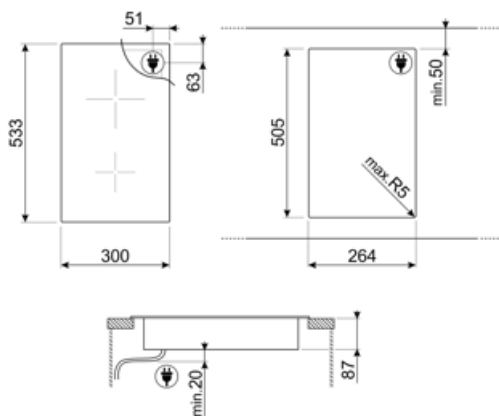

Automatic switch off when overheat Yes

Residual heat indicator Yes

Automatic switch off when overflow Yes

Electrical Connection

Electrical connection rating (W) 2400 W

Frequency (Hz) 60 Hz

Current 22 A

Power supply cable length 47 1/4 "

Voltage (V) 120 V

Terminal box 3 poles

Type of electric cable Single phase

Plug No

Type of electric cable supplied Yes, Single phase