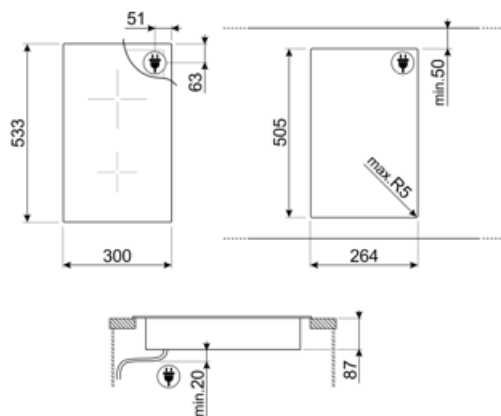

SEU122B

Product Family	Hob
Built-in type	Ultra-low profile
Dimensions	12"
Power supply	Electric
Type	Ceramic
EAN code	8017709240929

Aesthetics

Aesthetic	Universale
Colour	Black
Finishing	Glass
Material	Glass
Glass type	Ceramic
Glass edge	Angled edge
Type of control setting	Digi Touch
Control knob position	Front
Logo	Silk screen
Serigraphy colour	Grey

Program / Functions

No. of ceramic cook zones	2
No. of cooking zones with booster	2
Power levels	9
Total no. of cook zones	2

Technical Features

Front-centre - Ceramic - Single - 1.00 kW - Ø 14.8 cm
 Rear-centre - Ceramic - Single - 1.40 kW - Ø 18.4 cm

Voltage (V) 120 V

Terminal box 3 poles

Type of electric cable Single phase

Plug No

Type of electric cable supplied Yes, Single phase

Compatible Accessories

SCRP

Non-scratch hob scraper - suitable for induction and ceramic hobs