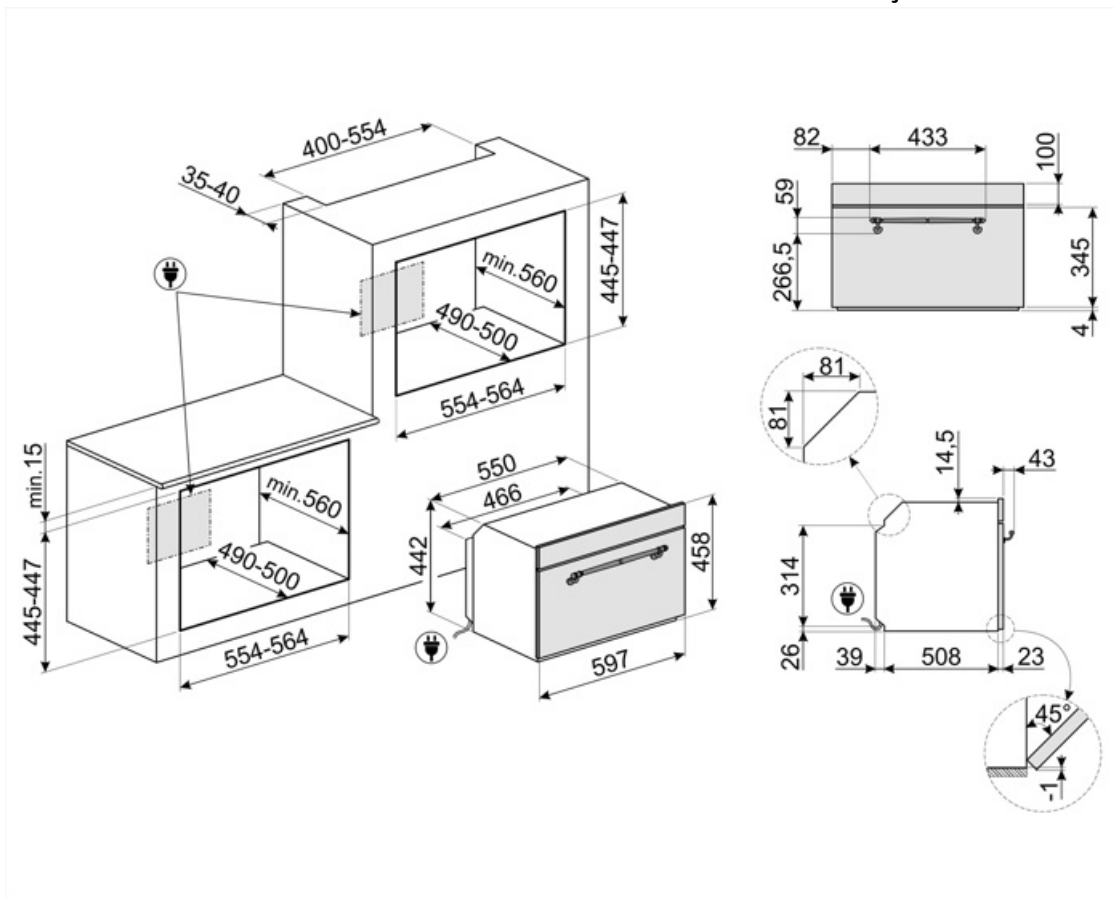

Usable cavity space dimensions (HxWxD) 212x462x407 mm

Temperature control Electronic

Cavity material Ever clean Enamel

Microwave screen protection Yes

Performance / Energy Label

Net volume of the cavity 40 l

Number of cavities 1

Microwave effective power 1000 W

Accessories Included

Rack with back stop 1

Special baker plate 1

Other No

Electrical Connection

Plug No

Nominal power 3300 W

Voltage	220-240 V	Frequency (Hz)	50 Hz
Current	15 A	Comprimento do cabo de alimentação	115 cm

Compatible Accessories

BN620-1

Tabuleiro esmaltado, 20mm de profundidade

BN640

Tabuleiro esmaltado, 40mm de profundidade