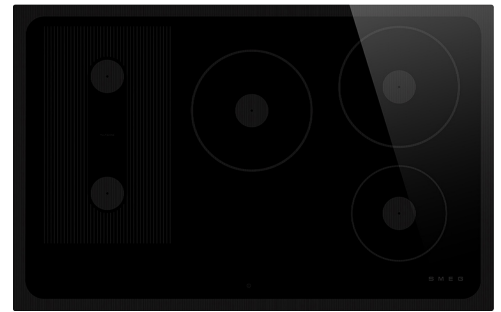

# SI1M24854D

<b>Product Family</b>	Hob
<b>Built-in</b>	Ultra-low profile or Fully Flushed
<b>Dimensions</b>	80 cm
<b>Power supply</b>	Electric
<b>Type</b>	Induction
<b>EAN code</b>	8017709361846

## Aesthetics

<b>Aesthetics</b>	Musa
<b>Colour</b>	Black
<b>Finishing</b>	Glass
<b>Material</b>	Glass
<b>Glass Type</b>	Ceramic
<b>Glass edge</b>	Straight edge
<b>Type of control setting</b>	Compact EVO Slider
<b>Slider</b>	Yes
<b>Slider</b>	Red
<b>Control knobs position</b>	Front
<b>Logo</b>	Silk screen
<b>Serigraphy colour</b>	Grey

### GRILLPLATE

Universal griddle for induction, gas, ceramic and electric hobs. Non-stick surface ideal for cooking meat, cheese and vegetables. Dimensions: 410 x 240 mm.