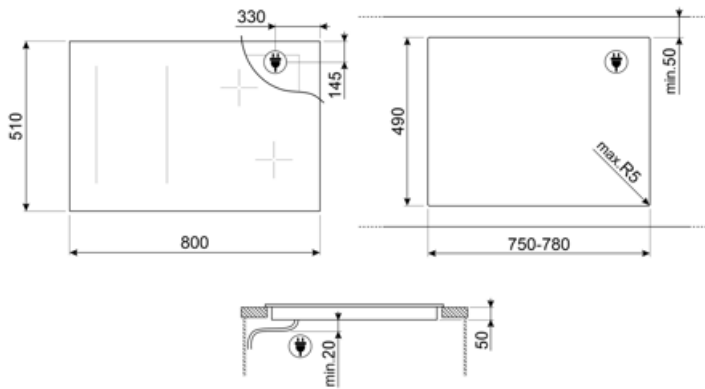

SI1M4854D

Product Family	Hob
Built-in type	Ultra-low profile or Fully Flushed
Dimensions	80 cm
Power supply	Electric
Type	Induction
EAN code	8017709305659

Aesthetics

Aesthetic	Classica
Colour	Black
Acabamento	Glass
Material	Glass
Glass type	Ceramic
Glass edge	Straight edge
Glass on Steel	No
Frame	No
Type of control setting	Deslizador Compacto Plus
Slider	Yes
Comandos Slider	Vermelho
Control knob position	Front
Serigraphy colour	Grey
Alternative colours available	No

Technical Features

Front-left - Induction - Multizone - 2.10 kW - Booster 2.50 kW - Double booster 3.00 kW - 21.0x18.0 cm
 Rear-left - Induction - Multizone - 2.10 kW - Booster 2.50 kW - 21.0x18.0 cm
 Central - Induction - Single - 2.30 kW - Booster 3.00 kW - Double booster 3.00 kW - - Ø 20.0 cm
 Rear-right - Induction - Single - 2.30 kW - Booster 3.00 kW - - Ø 20.0 cm
 Front-right - Induction - Single - 1.40 kW - Booster 2.10 kW - - Ø 16.0 cm
 Multizone left - Booster 3.70 kW - 38.5x23.0 cm

Automatic setting according to pan dimension	Yes	Automatic switch off when overflow	Yes
pan detection	Sim, mín. 7 cm	Residual heat indicator	Yes
Detecção Automática Permanente de Pote com indicação do controle relativo	Yes	Aquecimento Ecológico	Yes
Minimum pan diameter indication	No	Protection against accidental start up	Yes
Automatic switch off when overheat	Yes		

Electrical Connection

Plug	No	Type of electric cable	Double phase
Electrical connection rating (W)	7400 W	Type of electric cable supplied	No

Current	33 A	Frequency (Hz)	50/60 Hz
Voltage (V)	220-240 V	Comprimento do cabo de alimentação	120 cm
Voltage 2 (V)	380-415 V	Placa de bornes	5 polos
Type of electric cable	Single phase	Ficha elétrica	No