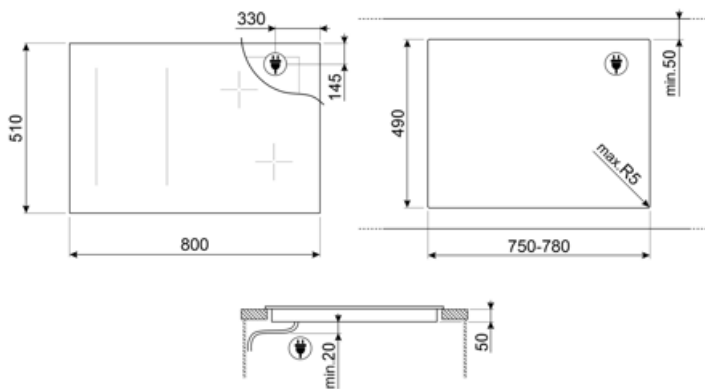

Technical Features

Front-left - Induction - Multizone - 2.10 kW - Booster 2.50 kW - Double booster 3 kW - 22.0x18.0 cm
 Rear-left - Induction - Multizone - 2.10 kW - Booster 2.50 kW - Double booster 3 kW - 22.0x18.0 cm
 Front-centre - Induction - Multizone - 2.10 kW - Booster 2.50 kW - Double booster 3 kW - 22.0x18.0 cm
 Rear-centre - Induction - Multizone - 2.10 kW - Booster 2.50 kW - Double booster 3 kW - 22.0x18.0 cm
 Front-right - Induction - Multizone - 2.10 kW - Booster 2.50 kW - Double booster 3 kW - 22.0x18.0 cm
 Rear-right - Induction - Multizone - 2.10 kW - Booster 2.50 kW - Double booster 3 kW - 22.0x18.0 cm
 38.5x23.0 cm
 38.5x23.0 cm
 38.5x23.0 cm

Automatic setting according to pan dimension	Yes	Automatic switch off when overheat	Yes
pan detection	Sim, mín. 9 cm	Automatic switch off when overflow	Yes
Detecção Automática Permanente de Pote com indicação do controle relativo	Yes	Residual heat indicator	Yes
Minimum pan diameter indication	No	Protection against accidental start up	Yes

Electrical Connection

Plug	No	Type of electric cable	Double phase
Electrical connection rating (W)	7400 W	Type of electric cable supplied	No

Current	33 A	Frequency (Hz)	50/60 Hz
Voltage (V)	220-240 V	Comprimento do cabo de alimentação	120 cm
Voltage 2 (V)	380-415 V	Placa de bornes	5 polos
Type of electric cable	Single phase	Ficha eléctrica	No