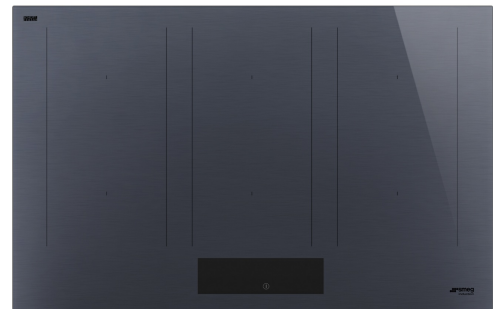

# SIM1864DG

<b>Product Family</b>	Hob
<b>Built-in type</b>	Ultra-low profile or Fully Flushed
<b>Dimensions</b>	80 cm
<b>Power supply</b>	Electric
<b>Type</b>	Induction
<b>EAN code</b>	8017709328023

## Aesthetics

<b>Aesthetic</b>	Linea
<b>Colour</b>	Neptune Grey
<b>Finishing</b>	Glass
<b>Material</b>	Glass
<b>Glass type</b>	ceramic Eclipse
<b>Glass edge</b>	Straight edge
<b>Type of control setting</b>	EVO Slider
<b>Slider</b>	Yes
<b>LED colours</b>	White
<b>Control knob position</b>	Front
<b>Logo</b>	Silk screen
<b>Serigraphy colour</b>	Black