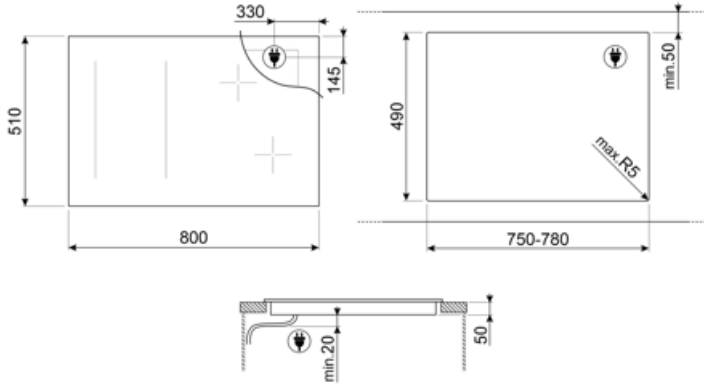

Additional connection modalities   Yes, Single and Double phase