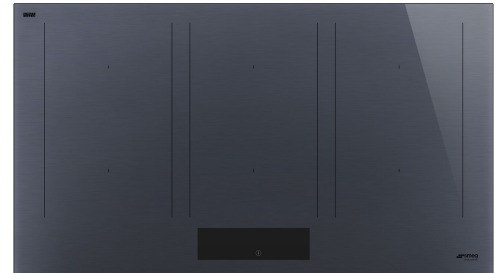

# SIM1964DG

<b>Product Family</b>	Hob
<b>Built-in type</b>	Ultra-low profile or Fully Flushed
<b>Dimensions</b>	90 cm
<b>Power supply</b>	Electric
<b>Type</b>	Induction
<b>EAN code</b>	8017709328030

## Aesthetics

<b>Aesthetic</b>	Linea
<b>Colour</b>	Neptune Grey
<b>Finishing</b>	Glass
<b>Material</b>	Glass
<b>Glass type</b>	ceramic Eclipse
<b>Glass edge</b>	Straight edge
<b>Double ceramization</b>	Yes
<b>Type of control setting</b>	EVO Slider
<b>Slider</b>	Yes
<b>LED colours</b>	White
<b>Control knob position</b>	Front
<b>Serigraphy colour</b>	Black