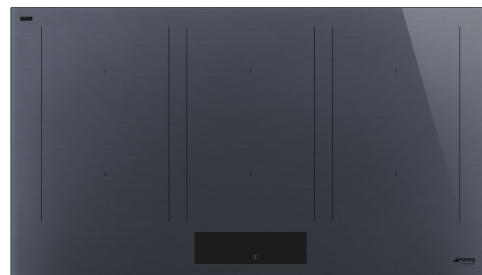

# SIM1964DG

<b>Product Family</b>	Hob
<b>Built-in type</b>	Ultra-low profile or Fully Flushed
<b>Dimensions</b>	90 cm
<b>Power supply</b>	Electric
<b>Type</b>	Induction
<b>EAN code</b>	8017709328030

## Aesthetics

<b>Aesthetic</b>	Linea
<b>Colour</b>	Neptune Grey
<b>Finishing</b>	Glass
<b>Material</b>	Glass
<b>Glass type</b>	ceramic Eclipse
<b>Glass edge</b>	Straight edge
<b>Double ceramization</b>	Yes
<b>Type of control setting</b>	EVO Slider
<b>Slider</b>	Yes
<b>LED colours</b>	White
<b>Control knob position</b>	Front
<b>Serigraphy colour</b>	Black