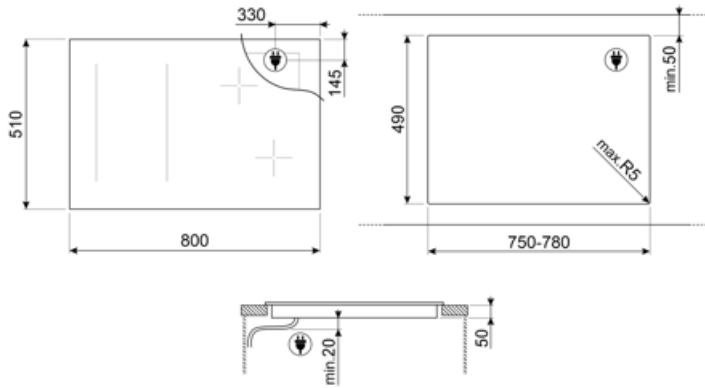

Additional connection modalities Yes, Single and Double phase