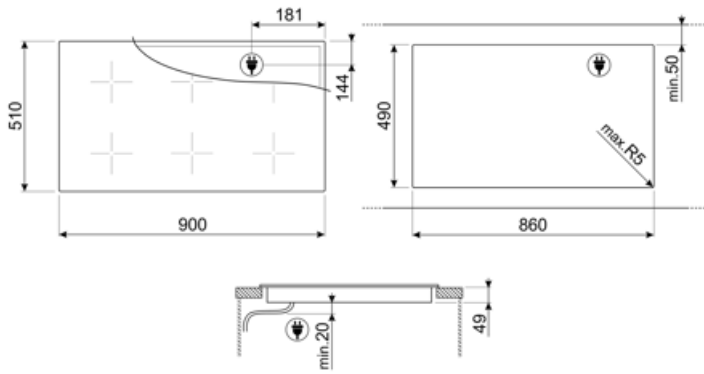

Additional connection modalities Yes, Single and Double phase