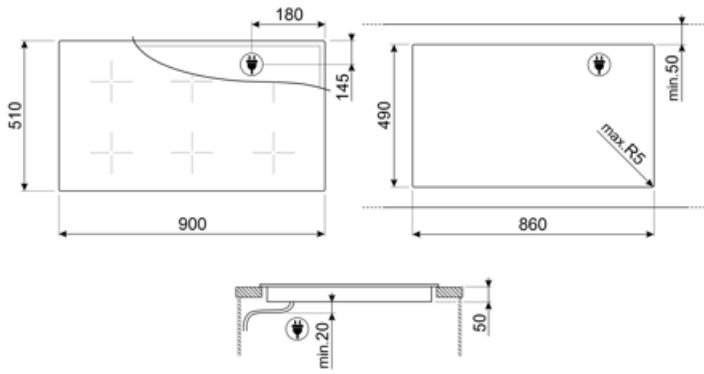

Additional connection modalities Yes, Single and Double phase