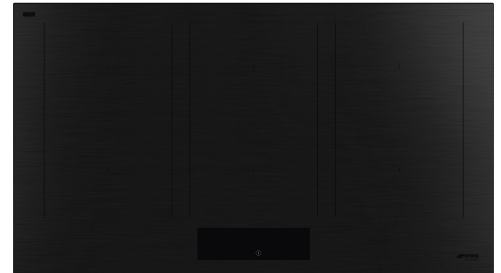

# SIM3964MB

<b>Product Family</b>	Hob
<b>Built-in type</b>	Ultra-low profile or Fully Flushed
<b>Dimensions</b>	90 cm
<b>Power supply</b>	Electric
<b>Type</b>	Induction
<b>EAN code</b>	8017709338398

## Aesthetics

<b>Aesthetic</b>	Classica
<b>Colour</b>	Matt Black
<b>Finishing</b>	Matt
<b>Material</b>	Glass
<b>Glass type</b>	Ceramic
<b>Glass edge</b>	Straight edge
<b>Type of control setting</b>	EVO Slider
<b>Slider</b>	Yes
<b>LED colours</b>	White
<b>Control knob position</b>	Front
<b>Logo</b>	Silk screen
<b>Serigraphy colour</b>	Black