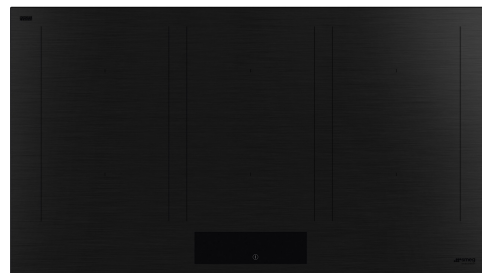

# SIM3964MB

<b>Product Family</b>	Hob
<b>Built-in type</b>	Ultra-low profile or Fully Flushed
<b>Dimensions</b>	90 cm
<b>Power supply</b>	Electric
<b>Type</b>	Induction
<b>EAN code</b>	8017709338398

## Aesthetics

<b>Aesthetic</b>	Classica
<b>Colour</b>	Matt Black
<b>Finishing</b>	Matt
<b>Material</b>	Glass
<b>Glass type</b>	Ceramic
<b>Glass edge</b>	Straight edge
<b>Type of control setting</b>	EVO Slider
<b>Slider</b>	Yes
<b>LED colours</b>	White
<b>Control knob position</b>	Front
<b>Logo</b>	Silk screen
<b>Serigraphy colour</b>	Black