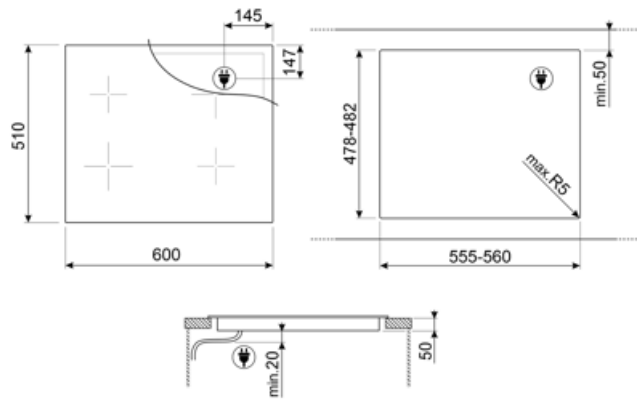

Technical Features

Front-left - Induction - Multizone - 2.10 kW - Booster 2.50 kW - Double booster 3 kW - 24.0x18.0 cm
 Rear-left - Induction - Multizone - 2.10 kW - Booster 2.50 kW - Double booster 3 kW - 24.0x18.0 cm
 Rear-right - Induction - Multizone - 2.10 kW - Booster 2.50 kW - Double booster 3 kW - 24.0x18.0 cm
 Front-right - Induction - Multizone - 2.10 kW - Booster 2.50 kW - Double booster 3 kW - 24.0x18.0 cm
 Multizone left - Booster 3.70 kW - 38.5x23.0 cm
 Multizone right - Booster 3.70 kW - 38.5x23.0 cm

Automatic setting according to pan dimension	Yes	Automatic switch off when overflow	Yes
pan detection	Yes, min 9 cm	Residual heat indicator	Yes
Permanent Automatic Pot Detection with indication of the relative control	Yes	Protection against accidental start up	Yes
Automatic switch off when overheat	Yes		

Electrical Connection

Plug	Not present	Type of electric cable installed	Yes, Single phase
Electrical connection rating (W)	7400 W	Additional connection modalities	Yes, Double and Three Phase
Current	33 A	Frequency (Hz)	50/60 Hz
Voltage (V)	220-240 V	Power supply cable length	120 cm
Voltage 2 (V)	380-415 V	Terminal box	5 poles