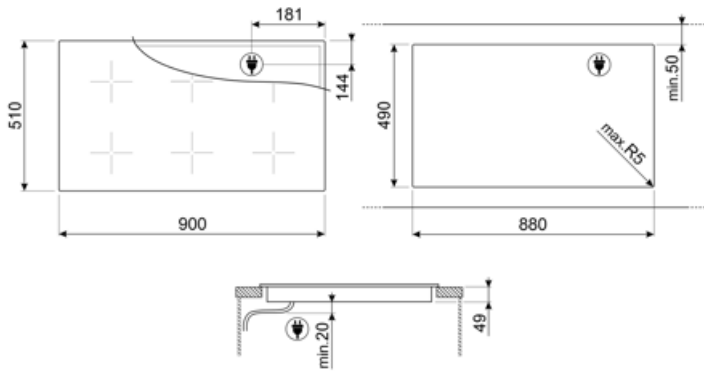

Additional connection modalities Yes, Single and Double phase