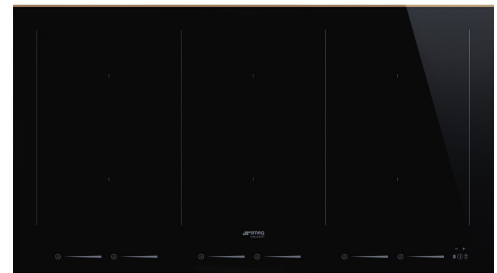

## Aesthetics

Aesthetic	Dolce Stil Novo
Colour	Black
Finishing	Copper
Material	Glass
Glass type	ceramic Eclipse
Glass edge	Straight edge
Type of control setting	Multi Slider
Slider	Yes
LED colours	White
Control knob position	Front
Serigraphy colour	Grey