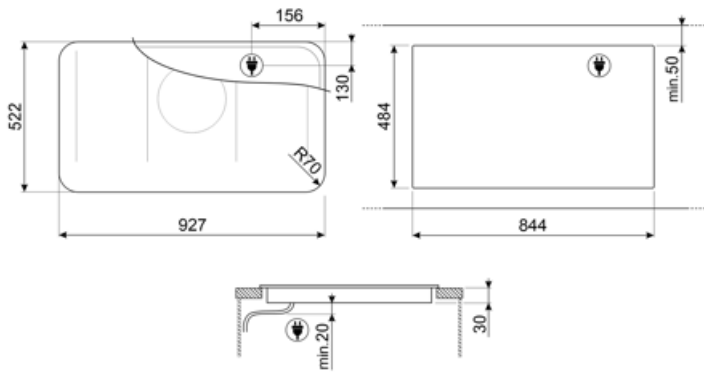

Type of electric cable installed	Yes, Three-phase	Power supply cable length	120 cm
Additional connection modalities	Yes, Single and Double phase	Terminal box Plug	5 poles Not present