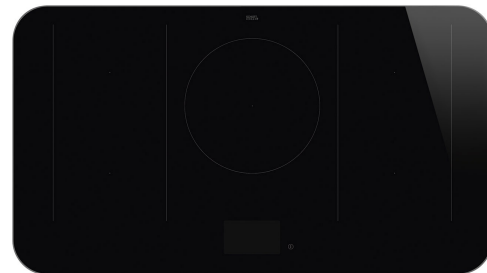

SISL7955MB

Product Family	Hob
Built-in type	Support
Dimensions	90 cm
Power supply	Electric
Type	Induction
EAN code	8017709357184

Aesthetics

Aesthetic	Isola
Serie	Alta Pro
Colour	Black with matt black frame
Perimeter lighting	Yes
Finishing	Glass
Material	Glass
Glass type	Prestige ceramic
Glass edge	Straight edge
Frame	Yes
Frame colour	Black
Frame material	Aluminum
Type of control setting	Vivo Screen
LED colours	TFT
Control knob position	Front
Logo	Silk screen
Serigraphy colour	Grey
Alternative colours available	Stainless steel

Program / Functions

No. of induction cook zones	5
Time-setting options	Automatic switch-off
No. of cooking zones with booster	5
No. of Flexible zones	2
Main on/off switch	Yes
Power levels	17

Total no. of cook zones

GRILLPLATE

Universal griddle for induction, gas, ceramic and electric hobs. Non-stick surface ideal for cooking meat, cheese and vegetables. Dimensions: 410 x 240 mm.

TPKPLATE

Universal plate for induction, gas, ceramic and electric hobs. Non-stick surface ideal for cooking fish, eggs and vegetables. Dimensions: 410 X 240 mm.