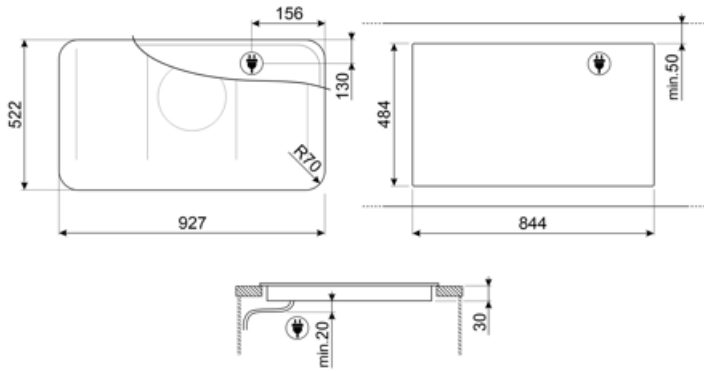

Technical Features

Front-left - Induction - Multizone - 2.10 kW - Booster 3.00 kW - Double booster 3.70 kW - 21.0x0.0 cm
 Rear-left - Induction - Multizone - 2.10 kW - Booster 3.00 kW - Double booster 3.70 kW - 21.0x0.0 cm
 Front-centre - Induction - Single - 2.60 kW - Booster 4.00 kW - Double booster 5.50 kW - 26.0x0.0 cm
 Rear-right - Induction - Multizone - 2.10 kW - Booster 3.00 kW - Double booster 3.70 kW - 21.0x0.0 cm
 Front-right - Induction - Multizone - 2.10 kW - Booster 3.00 kW - Double booster 3.70 kW - 21.0x0.0 cm
 Multizone left - Booster 3.70 kW - 38.5x23.0 cm
 Multizone right - Booster 3.70 kW - 38.5x23.0 cm

Automatic setting according to pan dimension	Yes	Automatic switch off when overflow	Yes
pan detection	Yes, min. 9 cm	Residual heat indicator	Yes
Permanent Automatic Pot Detection with indication of the relative control	Yes	Protection against accidental start up	Yes
Automatic switch off when overheat	Yes		

Electrical Connection

Electrical connection rating (W)	11100 W	Type of electric cable supplied	Yes, Single and Double phase
Current	49 A	Frequency (Hz)	50/60 Hz
Voltage (V)	220-240 V	Power supply cable length	120 cm
Voltage 2 (V)	380-415 V	Terminal box	5 poles

Type of electric cable installed	Yes, Three-phase	Plug	Not present
Additional connection modalities	Yes, Single and Double phase		

Compatible Accessories

GRILLPLATE

Universal griddle for induction, gas, ceramic and electric hobs. Non-stick surface ideal for cooking meat, cheese and vegetables. Dimensions: 410 x 240 mm.