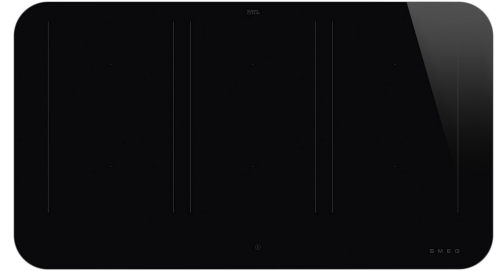

# SISL7964

<b>Product Family</b>	Hob
<b>Built-in type</b>	Ultra-low profile or Fully Flushed
<b>Dimensions</b>	90 cm
<b>Power supply</b>	Electric
<b>Type</b>	Induction
<b>EAN code</b>	8017709351809

## Aesthetics

<b>Aesthetic</b>	Isola
<b>Serie</b>	Flat
<b>Colour</b>	Black
<b>Finishing</b>	Glass
<b>Material</b>	Glass
<b>Glass type</b>	Ceramic
<b>Glass edge</b>	Straight edge
<b>Type of control setting</b>	Touch control back-lighted White
<b>Slider</b>	Yes
<b>Slider</b>	White
<b>Control knob position</b>	Front
<b>Logo</b>	Silk screen
<b>Serigraphy colour</b>	Grey