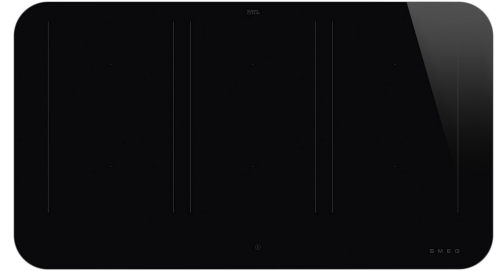

# SISL7964

<b>Product Family</b>	Hob
<b>Built-in</b>	Ultra-low profile or Fully Flushed
<b>Dimensions</b>	90 cm
<b>Power supply</b>	Electric
<b>Type</b>	Induction
<b>EAN code</b>	8017709351809

## Aesthetics

<b>Aesthetics</b>	Isola
<b>Series</b>	Flat
<b>Colour</b>	Black
<b>Finishing</b>	Glass
<b>Material</b>	Glass
<b>Glass Type</b>	Eclipse ceramic
<b>Glass edge</b>	Straight edge
<b>Type of control setting</b>	EVO Slider
<b>Slider</b>	Yes
<b>Slider</b>	White
<b>Control knobs position</b>	Front
<b>Logo</b>	Silk screen
<b>Serigraphy colour</b>	Grey