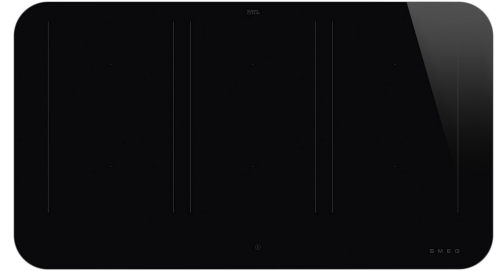

# SISL7964

<b>Product Family</b>	Hob
<b>Built-in type</b>	Ultra-low profile or Fully Flushed
<b>Dimensions</b>	90 cm
<b>Power supply</b>	Electric
<b>Type</b>	Induction
<b>EAN code</b>	8017709351809

## Aesthetics

<b>Aesthetic</b>	Isola
<b>Serie</b>	Flat
<b>Colour</b>	Black
<b>Finishing</b>	Glass
<b>Material</b>	Glass
<b>Glass type</b>	Ceramic Eclipse
<b>Glass edge</b>	Straight edge
<b>Type of control setting</b>	EVO Slider
<b>Slider</b>	Yes
<b>LED colours</b>	White
<b>Control knob position</b>	Front
<b>Logo</b>	Silk screen
<b>Serigraphy colour</b>	Grey