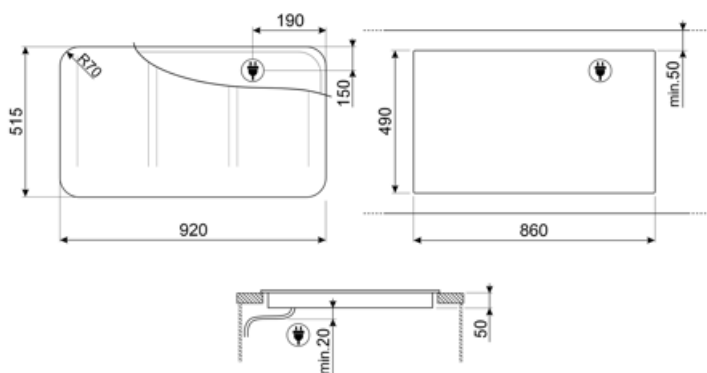

Additional connection modalities   Yes, Single and Double phase