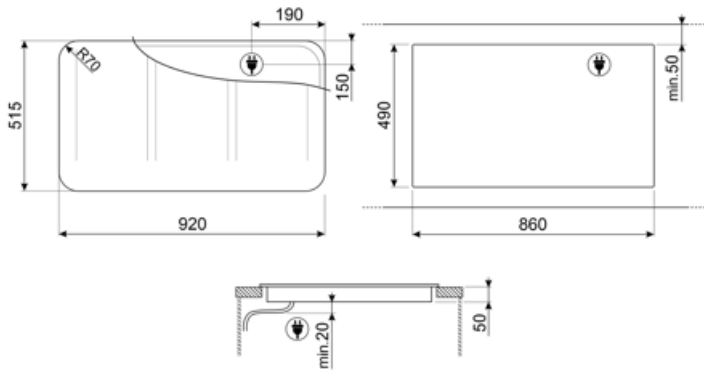

Additional connection modalities Yes, Single and Double phase