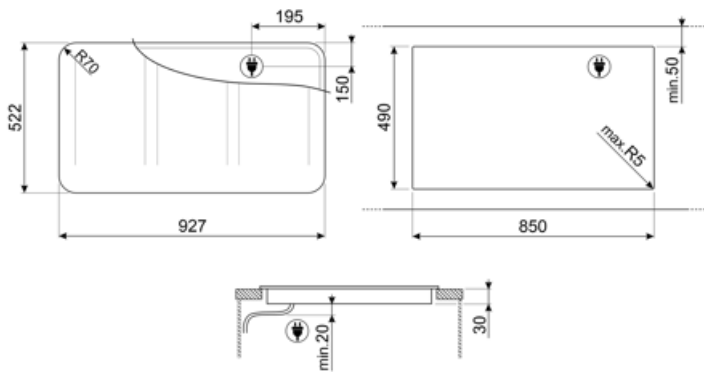

## Technical Features

Front left - Induction - Multizone - 2.10 kW - Booster 2.50 kW - Double booster 3 kW - 24.0x18.0 cm  
 Rear left - Induction - multizone - 2.10 kW - Booster 2.50 kW - Double booster 3 kW - 24.0x18.0 cm  
 Front centre - Induction - Multizone - 2.10 kW - Booster 2.50 kW - Double booster 3 kW - 24.0x18.0 cm  
 Rear centre - Induction - multizone - 2.10 kW - Booster 2.50 kW - Double booster 3 kW - 24.0x18.0 cm  
 Front right - Induction - Multizone - 2.10 kW - Booster 2.50 kW - Double booster 3 kW - 24.0x18.0 cm  
 Rear right - Induction - multizone - 2.10 kW - Booster 2.50 kW - Double booster 3 kW - 24.0x18.0 cm  
 Multizone left - Booster 3.7 kW - 38.5x23.0 cm  
 Multizone center - Booster 3.7 kW - 38.5x23.0 cm  
 Multizone right - Booster 3.7 kW - 38.5x23.0 cm

<b>Automatic setting according to pan dimension</b>	Yes	<b>Automatic switch off when overflow</b>	Yes
<b>Automatic pan detection</b>	Yes, min 9 cm	<b>Residual heat indicator</b>	Yes
<b>Permanent Automatic Pot Detection with indication of the relative control</b>	Yes	<b>Protection against accidental start up</b>	Yes
<b>Automatic switch off when overheat</b>	Yes		

## Electrical Connection

<b>Nominal power (W)</b>	11100 W
--------------------------	---------

<b>Current</b>	49 A	<b>Type of electric cable supplied</b>	Yes, Single and Double phase
<b>Voltage (V)</b>	220-240 V	<b>Frequency (Hz)</b>	50/60 Hz
<b>Voltage 2 (V)</b>	380-415 V	<b>Power supply cable length</b>	120 cm
<b>Type of electric cable</b>	Three-phase	<b>Terminal Box</b>	5 poles
<b>Type of electric cable</b>	Single and Double phase	<b>Plug</b>	No