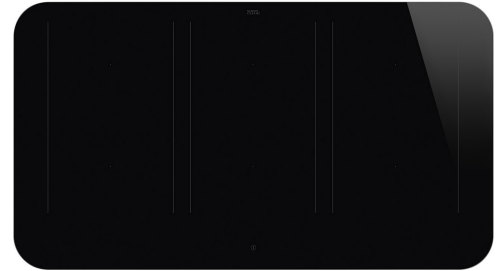

# SISL7964MB

<b>Product Family</b>	Hob
<b>Built-in</b>	Surface mount
<b>Dimensions</b>	90 cm
<b>Power supply</b>	Electric
<b>Type</b>	Induction
<b>EAN code</b>	8017709351823

## Aesthetics

<b>Aesthetics</b>	Isola
<b>Series</b>	Alta
<b>Colour</b>	Black with matt black frame
<b>Finishing</b>	Glass
<b>Material</b>	Glass
<b>Glass Type</b>	Eclipse ceramic
<b>Glass edge</b>	Straight edge
<b>Frame</b>	Yes
<b>Frame colour</b>	Black
<b>Frame material</b>	Aluminum
<b>Type of control setting</b>	EVO Slider
<b>Slider</b>	Yes
<b>Slider</b>	White
<b>Control knobs position</b>	Front
<b>Logo</b>	Silk screen
<b>Serigraphy colour</b>	Grey
<b>Alternative colours available</b>	Stainless steel