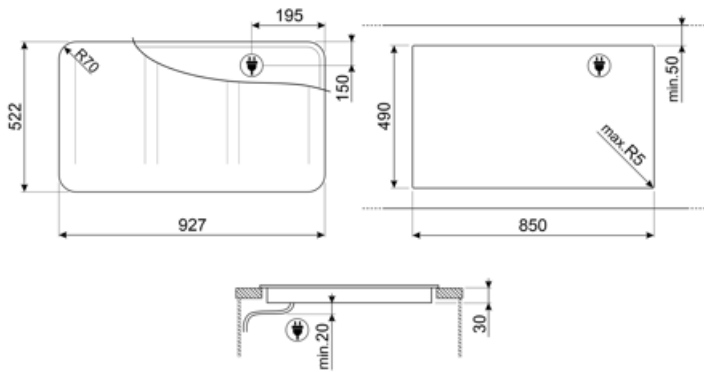

## Technical Features

Front-left - Induction - Multizone - 2.10 kW - Booster 2.50 kW - Double booster 3 kW - 24.0x18.0 cm  
 Rear-left - Induction - Multizone - 2.10 kW - Booster 2.50 kW - Double booster 3 kW - 24.0x18.0 cm  
 Front-centre - Induction - Multizone - 2.10 kW - Booster 2.50 kW - Double booster 3 kW - 24.0x18.0 cm  
 Rear-centre - Induction - Multizone - 2.10 kW - Booster 2.50 kW - Double booster 3 kW - 24.0x18.0 cm  
 Front-right - Induction - Multizone - 2.10 kW - Booster 2.50 kW - Double booster 3 kW - 24.0x18.0 cm  
 Rear-right - Induction - Multizone - 2.10 kW - Booster 2.50 kW - Double booster 3 kW - 24.0x18.0 cm  
 Multizone left - Booster 3.7 kW - 38.5x23.0 cm  
 Multizone center - Booster 3.7 kW - 38.5x23.0 cm  
 Multizone right - Booster 3.7 kW - 38.5x23.0 cm

<b>Automatic setting according to pan dimension</b>	Yes	<b>Automatic switch off when overflow</b>	Yes
<b>pan detection</b>	Yes, min. 9 cm	<b>Residual heat indicator</b>	Yes
<b>Permanent Automatic Pot Detection with indication of the relative control</b>	Yes	<b>Protection against accidental start up</b>	Yes
<b>Automatic switch off when overheat</b>	Yes		

Type of electric cable installed	Yes, Three-phase	Power supply cable length	120 cm
Additional connection modalities	Yes, Single and Double phase	Terminal box Plug	5 poles Not present

---