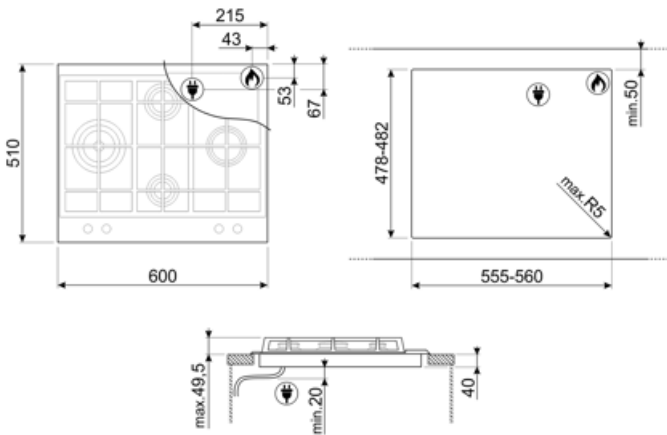

Front-centre - Gas - AUX - 1.10 kW

Right - Gas - Rapid - 2.60 kW

Gas safety valves Yes Automatic Ignition Yes

Electrical Connection

Plug	Not present	Type of electric cable installed	Yes, Single phase
Electrical connection rating (W)	1 W	Frequency (Hz)	50/60 Hz
Voltage (V)	220-240 V	Power supply cable length	120 cm

Gas Connection

Gas Type	G20 Natural gas	Other gas connections provided	Conical
Gas connection	Cilindrical	Gas connection rating (W)	8800 W
Other gas nozzles included	G30 GPL Liquid gas