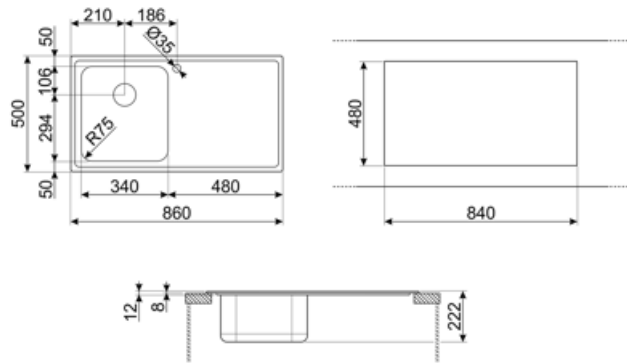

Accessories for
installation

Strainer, Savespace siphon
with dishwasher outlet
connection, Fixing clips,
Gasket