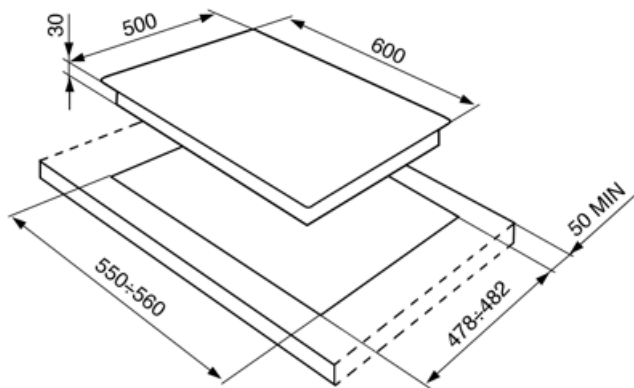

UR

Left - Gas - UR - 3.90 kW

Rear-centre - Gas - Semi Rapid - 1.70 kW

Front-centre - Gas - AUX - 1.10 kW

Right - Gas - Rapid - 2.60 kW

Gas safety valves	Yes	Automatic Ignition	Yes

Electrical Connection

Electrical connection rating (W)	1 W	Power supply cable length	120 cm
Voltage (V)	220-240 V	Plug	Not present
Frequency (Hz)	50/60 Hz		

Gas Connection

Gas Type	G20 Natural gas	Other gas connections provided	Conical
Gas connection	Cilindrical	Gas connection rating (W)	9300 W
Other gas nozzles included	G30 GPL Liquid gas