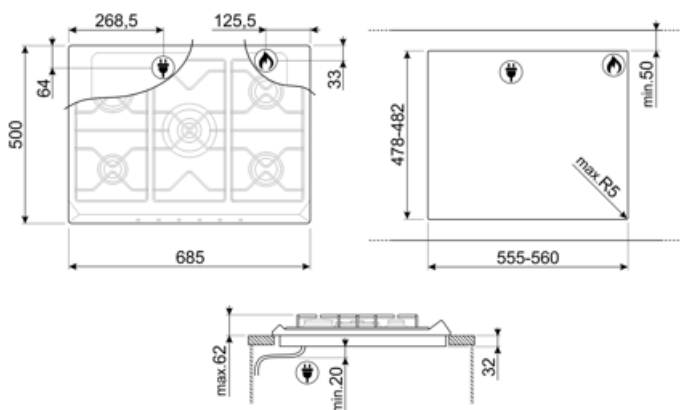

Technical Features

UR

Front left - Gas - AUX - 1.10 kW
Rear left - Gas - Rapid - 2.60 kW
Central - Gas - UR - 3.90 kW
Rear right - Gas - Semi Rapid - 1.70 kW
Front right - Gas - Semi Rapid - 1.70 kW

Gas safety valves   Yes   Automatic Ignition   Yes

Accessories Included

Pan reducer/Moka stand 1

Electrical Connection

Nominal power (W)	1 W	Frequency (Hz)	50/60 Hz
Voltage (V)	220-240 V	Power supply cable length	120 cm
Type of electric cable	Single phase		

Gas Connection

Gas Type	G20 Natural gas	Other gas connections provided	Conical
Gas connection	Cilindrical	Gas connection rating (W)	10900 W
Other gas nozzles included	G30 GPL Liquid gas