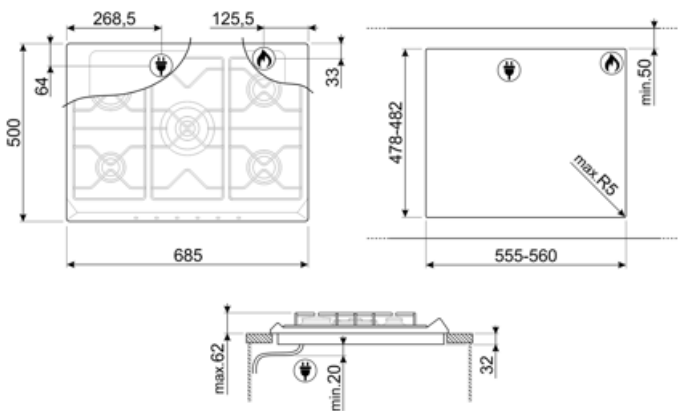

Technical Features

UR

Front left - Gas - AUX - 1.10 kW
Rear left - Gas - Rapid - 2.60 kW
Central - Gas - UR - 3.90 kW
Rear right - Gas - Semi Rapid - 1.70 kW
Front right - Gas - Semi Rapid - 1.70 kW

Gas safety valves   Yes   Automatic Ignition   Yes

Accessories Included

Pan reducer/Moka stand 1

Electrical Connection

Nominal power (W)	1 W	Frequency (Hz)	50/60 Hz
Voltage (V)	220-240 V	Power supply cable length	120 cm
Type of electric cable	Single phase		

Gas Connection

Gas Type	G20 Natural gas	Other gas connections provided	Conical
Gas connection	Cilindrical	Gas connection rating (W)	10900 W
Other gas nozzles included	G30 GPL Liquid gas