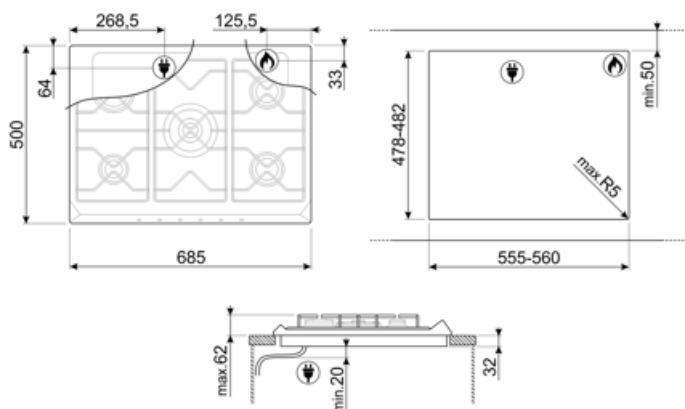

Technische specificaties

UR

Linksvoor - Gas - AUX - 1.10 kW

Linksachter - Gas - RP - 2.60 kW

Midden - Gas - URP - 3.90 kW

Rechtsachter - Gas - SRD - 1.70 kW

Rechtsvoor - Gas - SRD - 1.70 kW

Thermobeveiliging Ja Automatische ontsteking Ja

Meegeleverde accessoires

Houder t.b.v. caffettiera 1

Elektrische aansluiting

Aansluitwaarde	1 W	Frequentie	50/60 Hz
Spanning (V)	220-240 V	Lengte voedingskabel	120 cm
Type stroomkabel	Eenfasig	Stekker	No

Gasaansluiting

Type gas	G20 Aardgas	Andere gasaansluitingen	Conisch
Gasaansluiting	Cilindrisch	Nominale aansluitwaarde gas	10900 W
Andere sproeiers meegeleverd	G30 Vloeibaar gas GPL