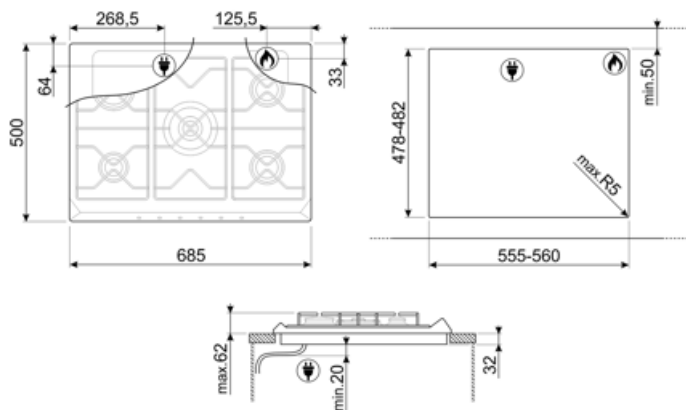

Technische specificaties

UR

Linksvoor - Gas - AUX - 1.10 kW

Linksachter - Gas - RP - 2.60 kW

Midden - Gas - URP - 3.90 kW

Rechtsachter - Gas - SRD - 1.70 kW

Rechtsvoor - Gas - SRD - 1.70 kW

Thermobeveiliging Ja

Automatische ontsteking Ja

Meegeleverde accessoires

Houder t.b.v. caffettiera 1

Elektrische aansluiting

Aansluitwaarde	1 W	Frequentie	50/60 Hz
Spanning (V)	220-240 V	Lengte voedingskabel	120 cm
Type stroomkabel	Eenfasig	Stekker	No

Gasaansluiting

Type gas	G20 Aardgas	Andere gasaansluitingen	Conisch
Gasaansluiting	Cilindrisch	Nominale aansluitwaarde gas	10900 W
Andere sproeiers meegeleverd	G30 Vloeibaar gas GPL