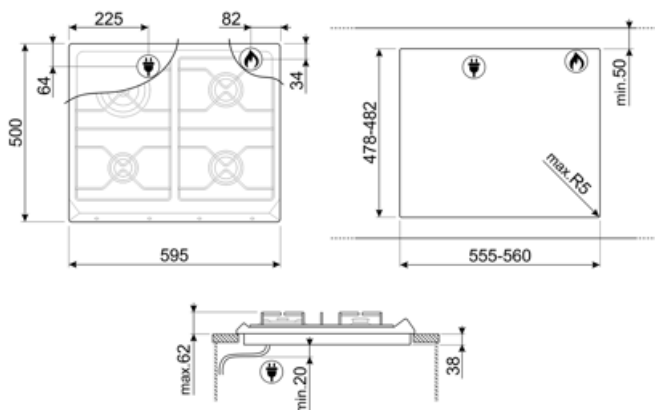

UR

Front-left - Gas - AUX - 1.10 kW

Rear-left - Gas - UR - 3.30 kW

Rear-right - Gas - Semi Rapid - 1.70 kW

Front-right - Gas - Semi Rapid - 1.70 kW

Gas safety valves   Yes   Automatic Ignition   Yes

Accessories included

Cast iron wok support   1

Electrical Connection

Electrical connection rating (W)	1 W	Frequency (Hz)	50/60 Hz
Voltage (V)	220-240 V	Power supply cable length	120 cm
Type of electric cable installed	Yes, Single phase	Plug	Not present

Gas Connection

Gas Type	G30 GPL Liquid gas	Other gas connections provided	Conical
Gas connection	Cilindrica	Gas connection rating (W)	7800 W
Other gas nozzles included	G110 City gas, G20 Natural gas