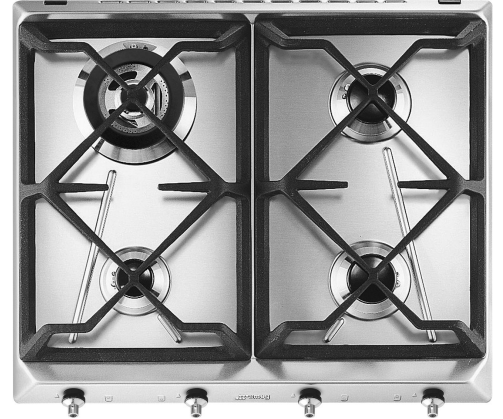

# SR364SA

Product Family	Hob
Built-in type	Traditional
Dimensions	60 cm
Power supply	Gas
Type	Gas
EAN code	8017709294526

## Aesthetics

Aesthetic	Classica
Colour	Stainless steel
Finishing	Satin
Material	Stainless Steel
Type of steel	Brushed
Pan stands	Cast iron
Type of control setting	Control knobs
Control knob position	Front
No. of controls	4
Controls colour	Silver
Logo	Embossed
Serigraphy colour	Grey

## Symbols glossary

---

- |  |   |   |   |
|--|---|---|---|
|  | Standard installation: Traditional installation in tabletop, suitable for any kitchen sets. |  | Heavy duty cast iron pan stands: for maximum stability and strength.        |
|  | CUT_OUT_STANDARD_72dpi  |  | Ultra rapid burners: Powerful ultra rapid burners offer up to 5kw of power. |
|  | Knobs control   |   |   |