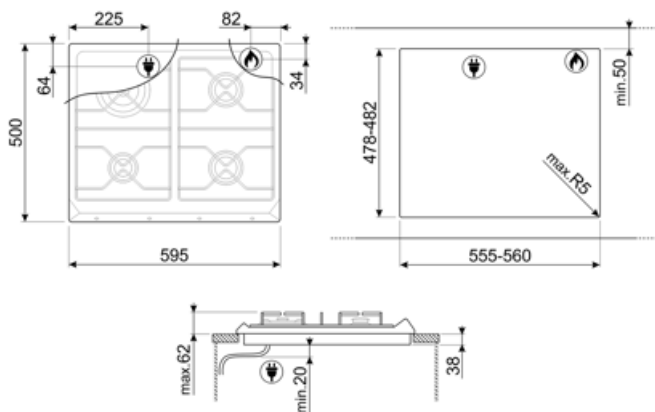

UR

Front-left - Gas - AUX - 1.10 kW

Rear-left - Gas - UR - 3.30 kW

Rear-right - Gas - Semi Rapid - 1.70 kW

Front-right - Gas - Semi Rapid - 1.70 kW

Gas safety valves   Yes   Automatic Ignition   Yes

Accessories included

Cast iron wok support   1

Electrical Connection

Electrical connection rating (W)	1 W	Frequency (Hz)	50/60 Hz
Voltage (V)	220-240 V	Power supply cable length	120 cm
Type of electric cable installed	Yes, Single phase	Plug	Not present

Gas Connection

Gas Type	G30 GPL Liquid gas	Other gas connections provided	Conical
Gas connection	Cilindrica	Gas connection rating (W)	7800 W
Other gas nozzles included	G110 City gas, G20 Natural gas