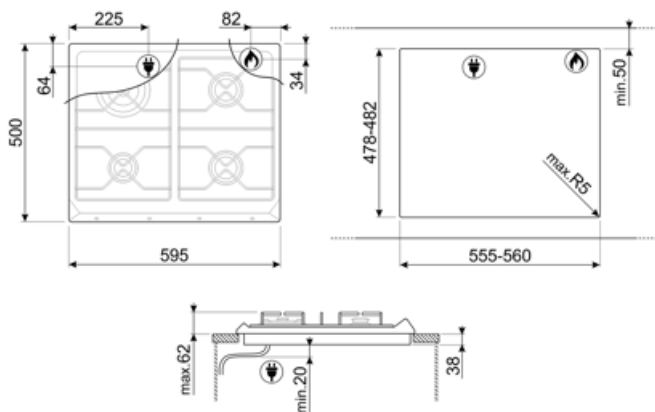

Technical Features

UR

Front-left - Gas - AUX - 1.10 kW

Rear-left - Gas - UR - 3.30 kW

Rear-right - Gas - Semi Rapid - 1.70 kW

Front-right - Gas - Semi Rapid - 1.70 kW

Gas safety valves   Yes   Automatic Ignition   Yes

Accessories Included

Cast iron wok support   1

Electrical Connection

Plug	No	Frequency (Hz)	50/60 Hz
Electrical connection rating (W)	1 W	Comprimento do cabo de alimentação	120 cm
Voltage (V)	220-240 V	Ficha elétrica	No
Type of electric cable	Single phase		

Gas Connection

Gas Type	G30 GPL Liquid gas	Other gas connections provided	Conical
Ligação ao gás	Ligação ao gás cilíndrica	Gas connection rating (W)	7800 W
Other gas nozzles included	G110 City gas, G20 Natural gas