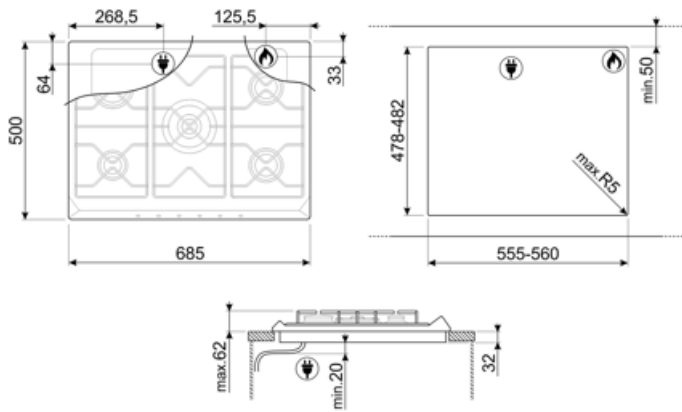

SR375LSA

Product Family	Hob
Built-in type	Traditional
Dimensions	70/75 cm
Power supply	Gas
Type	Gas
EAN code	8017709294533

Aesthetics

Aesthetic	Classica
Colour	Stainless steel
Acabamento	Satin
Material	Stainless Steel
Type of steel	Brushed
Pan stands	Cast iron
Pan Stand Coating	No
Burner Coating	No
Type of control setting	Control knobs
Control knob position	Front
No. of controls	6
Controls colour	Silver
Illuminated control knobs	No
Control knob protection	No
Serigraphy colour	Grey

Program / Functions

No. of gas cook zones	5
Total no. of cook zones	5

Options

Corte padrão	478-482x555-560 mm
--------------	--------------------

Technical Features

UR

Left - Gas - 2UR (dual) - 5.00 kW
Rear-centre - Gas - AUX - 1.10 kW
Front-centre - Gas - AUX - 1.10 kW
Rear-right - Gas - Rapid - 2.60 kW
Front-right - Gas - Semi Rapid - 1.70 kW
Gas - Semi Rapid
Gas safety valves Yes

Automatic Ignition Yes

Accessories Included

Cast iron wok support 1

Electrical Connection

Plug No
Electrical connection rating (W) 1 W
Voltage (V) 220-240 V
Type of electric cable Single phase

Frequency (Hz) 50/60 Hz
Comprimento do cabo de alimentação 120 cm
Ficha elétrica No

Gas Connection

Gas Type G30 GPL Liquid gas
Ligação ao gás Ligação ao gás cilíndrica

Other gas connections provided Conical
Gas connection rating (W) 11200 W

Symbols glossary

- | | | | |
|--|--|---|---|
|  | Instalação padrão: Instalação tradicional em tampo de mesa, adequado para qualquer conjunto de cozinha |  | Suportes de ferro fundido para serviço pesado: para máxima estabilidade e resistência. |
|  | CUT_OUT_STANDARD_72dpi |  | Queimadores ultrarrápidos: Queimadores ultrarrápidos potentes oferecem até 5kw de potência. |
|  | Controle dos botões | | |