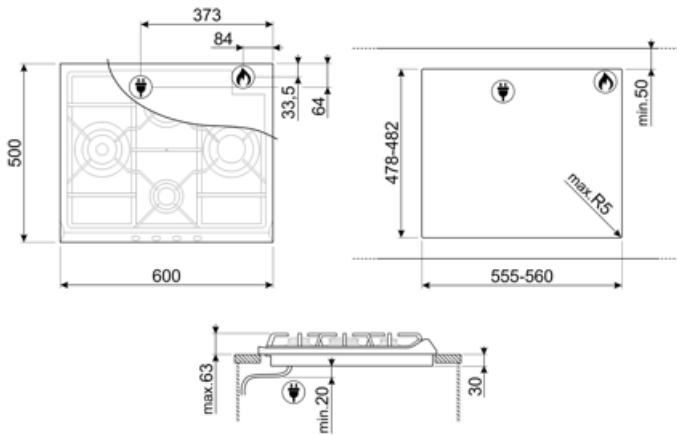

Technical Features

UR

Left - Gas - UR - 3.90 kW

Rear centre - Gas - Semi Rapid - 1.70 kW

Front centre - Gas - AUX - 1.10 kW

Right - Gas - Rapid - 2.60 kW

Gas safety valves   Yes   **Automatic Ignition**   Yes

Electrical Connection

Nominal power (W)	1 W	Frequency (Hz)	50/60 Hz
Voltage (V)	220-240 V	Power supply cable length	120 cm
Type of electric cable	Single phase		

Gas Connection

Gas Type	G20 Natural gas	Other gas connections provided	Conical
Gas connection	Cilindrical	Gas connection rating (W)	9300 W
Other gas nozzles included	G30 GPL Liquid gas