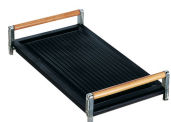

TPK

Stainless steel grill plate to cook Teppanyaki dishes

6MP700AX

Hob knobs set - Cortina Anthracite/Silver

6MP700PO

Hob knobs set - Cortina Cream/Old brass

BB3679

Cast Iron griddle